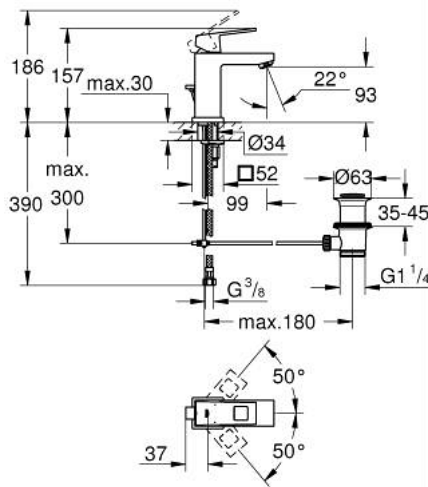

## 23 127 00E EUROCUBE SINGLE-LEVER BASIN MIXER 1/2" S-SIZE

### PRODUCT DESCRIPTION

- Colour: chrome
- single hole installation
- metal lever
- GROHE SilkMove 28 mm ceramic cartridge
- temperature limiter
- GROHE LongLife finish
- GROHE EcoJoy - Less water, perfect flow
- maximum flow rate (at 3 bar): 5 l/min
- GROHE FastFixation Plus installation system
- pop-up waste set 1 1/4"
- flexible connection hoses

### SPARE PARTS, 9月 2010 – now

- 1: Lever (Spare part-nr. 46786000)
- 2: Fitting ring (Spare part-nr. 46715000)
- 3: Cartridge (Spare part-nr. 46580000)
- 4: Mousseur (Spare part-nr. 48159000)
- 5: Pop-up rod (Spare part-nr. 46787000)
- 6: Shank mounting kit (Spare part-nr. 46645000)
- 7: Waste set 1 1/4" (Spare part-nr. 28910000)
  - 7.1: Plug (Spare part-nr. 07182000)
  - 7.2: Eccentric rod (Spare part-nr. 07052000)
- 8: Mounting wrench (Spare part-nr. 19017000)\*
- 9: Eccentric rod (Spare part-nr. 07341000)\*