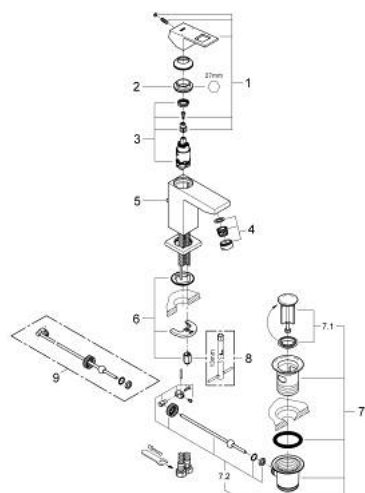

## 23 127 00E EUROCUBE SINGLE-LEVER BASIN MIXER 1/2" S-SIZE

### PRODUCT DESCRIPTION

- Colour: chrome
- single hole installation
- metal lever
- GROHE SilkMove 28 mm ceramic cartridge
- temperature limiter
- GROHE LongLife finish
- GROHE EcoJoy - Less water, perfect flow
- maximum flow rate (at 3 bar): 5 l/min
- GROHE FastFixation Plus installation system
- pop-up waste set 1 1/4"
- flexible connection hoses

### SPARE PARTS, 9月 2010 – now

- 1: Lever (Spare part-nr. 46786000)
- 2: Fitting ring (Spare part-nr. 46715000)
- 3: Cartridge (Spare part-nr. 46580000)
- 4: Mousseur (Spare part-nr. 48159000)
- 5: Pop-up rod (Spare part-nr. 46787000)
- 6: Shank mounting kit (Spare part-nr. 46645000)
- 7: Waste set 1 1/4" (Spare part-nr. 28910000)
  - 7.1: Plug (Spare part-nr. 07182000)
  - 7.2: Eccentric rod (Spare part-nr. 07052000)
- 8: Mounting wrench (Spare part-nr. 19017000)\*
- 9: Eccentric rod (Spare part-nr. 07341000)\*