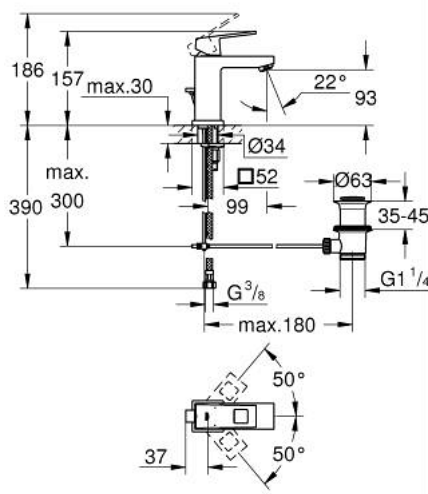

23 127 AL0 EUROCUBE SINGLE-LEVER BASIN MIXER S-SIZE

PRODUCT DESCRIPTION

- Colour: brushed hard graphite
- single hole installation
- metal lever
- GROHE SilkMove 28 mm ceramic cartridge
- temperature limiter
- GROHE LongLife finish
- GROHE EcoJoy - less water, perfect flow
- maximum flow rate (at 3 bar): 5 l/min
- GROHE FastFixation Plus installation system
- pop-up waste set 1 1/4"
- flexible connection hoses

23 127 AL0 EUROCUBE SINGLE-LEVER BASIN MIXER S-SIZE

SPARE PARTS, March 2019 – February 2022

- 1: Lever (Spare part-nr. 46786AL0)
- 2: Fitting ring (Spare part-nr. 46715000)
- 3: Cartridge (Spare part-nr. 46580000)
- 4: Mousseur (Spare part-nr. 48159AL0)
- 6: Shank mounting kit (Spare part-nr. 46645000)
- 7: Pop-up waste set 1 1/4" (Spare part-nr. 28910AL0)
- 7.1: Plug (Spare part-nr. 07182AL0)
- 7.2: Eccentric rod (Spare part-nr. 07052000)
- 8: Mounting wrench (Spare part-nr. 19017000)*
- 9: Eccentric rod (Spare part-nr. 07341000)*