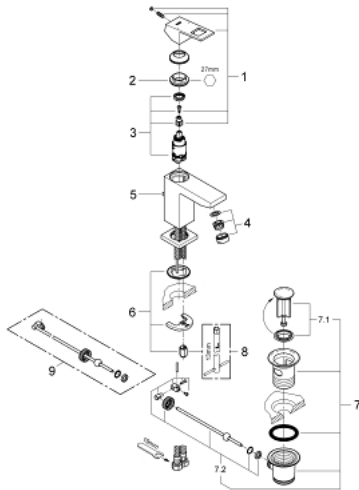

23 127 AL0 EUROCUBE SINGLE-LEVER BASIN MIXER S-SIZE

PRODUCT DESCRIPTION

- Colour: brushed hard graphite
- single hole installation
- metal lever
- GROHE SilkMove 28 mm ceramic cartridge
- temperature limiter
- GROHE LongLife finish
- GROHE EcoJoy - less water, perfect flow
- maximum flow rate (at 3 bar): 5 l/min
- GROHE FastFixation Plus installation system
- pop-up waste set 1 1/4"
- flexible connection hoses

23 127 AL0 EUROCUBE SINGLE-LEVER BASIN MIXER S-SIZE

SPARE PARTS, March 2019 – February 2022

- 1: Lever (Spare part-nr. 46786AL0)
- 2: Fitting ring (Spare part-nr. 46715000)
- 3: Cartridge (Spare part-nr. 46580000)
- 4: Mousseur (Spare part-nr. 48159AL0)
- 6: Shank mounting kit (Spare part-nr. 46645000)
- 7: Pop-up waste set 1 1/4" (Spare part-nr. 28910AL0)
- 7.1: Plug (Spare part-nr. 07182AL0)
- 7.2: Eccentric rod (Spare part-nr. 07052000)
- 8: Mounting wrench (Spare part-nr. 19017000)*
- 9: Eccentric rod (Spare part-nr. 07341000)*