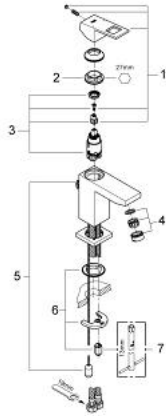

23 131 000 EUROCUBE SINGLE-LEVER BASIN MIXER S-SIZE

PRODUCT DESCRIPTION

- Colour: chrome
- single hole installation
- metal lever
- GROHE SilkMove 28 mm ceramic cartridge
- temperature limiter
- GROHE LongLife finish
- GROHE FastFixation Plus installation system
- mousseur
- retractable chain
- flexible connection hoses

23 131 000 **EUROCUBE SINGLE-LEVER BASIN MIXER**
S-SIZE

SPARE PARTS, September 2010 – now

- 1: Lever (Spare part-nr. 46786000)
- 2: Fitting ring (Spare part-nr. 46715000)
- 3: Cartridge (Spare part-nr. 46580000)
- 4: Mousseur (Spare part-nr. 13929000)
- 5: Chain support (Spare part-nr. 06815000)
- 6: Shank mounting kit (Spare part-nr. 46645000)
- 7: Mounting wrench (Spare part-nr. 19017000)*