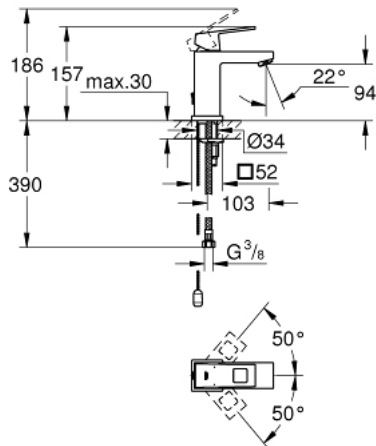

23 131 000 EUROCUBE SINGLE-LEVER BASIN MIXER S-SIZE

PRODUCT DESCRIPTION

- Colour: chrome
- single hole installation
- metal lever
- GROHE SilkMove 28 mm ceramic cartridge
- temperature limiter
- GROHE LongLife finish
- GROHE FastFixation Plus installation system
- mousseur
- retractable chain
- flexible connection hoses

23 131 000 **EUROCUBE SINGLE-LEVER BASIN MIXER**
S-SIZE

SPARE PARTS, September 2010 – now

- 1: Lever (Spare part-nr. 46786000)
- 2: Fitting ring (Spare part-nr. 46715000)
- 3: Cartridge (Spare part-nr. 46580000)
- 4: Mousseur (Spare part-nr. 13929000)
- 5: Chain support (Spare part-nr. 06815000)
- 6: Shank mounting kit (Spare part-nr. 46645000)
- 7: Mounting wrench (Spare part-nr. 19017000)*