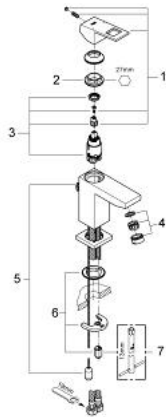

23 131 000 **EUROCUBE SINGLE-LEVER BASIN MIXER 1/2"**  
**S-SIZE**

**PRODUCT DESCRIPTION**

- Colour: chrome
- single hole installation
- metal lever
- GROHE SilkMove 28 mm ceramic cartridge
- temperature limiter
- GROHE LongLife finish
- GROHE FastFixation Plus installation system
- mousseur
- retractable chain
- flexible connection hoses

## 23 131 000 EUROCUBE SINGLE-LEVER BASIN MIXER 1/2" S-SIZE

### SPARE PARTS, 9月 2010 – now

- 1: Lever (Spare part-nr. 46786000)
- 2: Fitting ring (Spare part-nr. 46715000)
- 3: Cartridge (Spare part-nr. 46580000)
- 4: Mousseur (Spare part-nr. 13929000)
- 5: Chain (Spare part-nr. 06815000)
- 6: Shank mounting kit (Spare part-nr. 46645000)
- 7: Mounting wrench (Spare part-nr. 19017000)\*