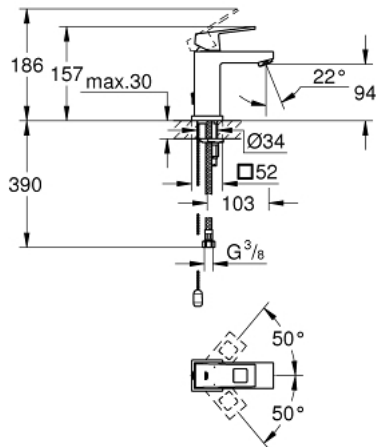

23 131 000 **EUROCUBE SINGLE-LEVER BASIN MIXER 1/2"**  
**S-SIZE**

**PRODUCT DESCRIPTION**

- Colour: chrome
- single hole installation
- metal lever
- GROHE SilkMove 28 mm ceramic cartridge
- temperature limiter
- GROHE LongLife finish
- GROHE FastFixation Plus installation system
- mousseur
- retractable chain
- flexible connection hoses

## 23 131 000 EUROCUBE SINGLE-LEVER BASIN MIXER 1/2" S-SIZE

### SPARE PARTS, 9月 2010 – now

- 1: Lever (Spare part-nr. 46786000)
- 2: Fitting ring (Spare part-nr. 46715000)
- 3: Cartridge (Spare part-nr. 46580000)
- 4: Mousseur (Spare part-nr. 13929000)
- 5: Chain (Spare part-nr. 06815000)
- 6: Shank mounting kit (Spare part-nr. 46645000)
- 7: Mounting wrench (Spare part-nr. 19017000)\*