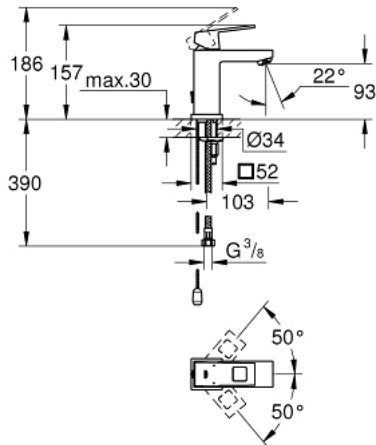

23 131 00E EUROCUBE SINGLE-LEVER BASIN MIXER S-SIZE

PRODUCT DESCRIPTION

- Colour: chrome
- GROHE EcoJoy - less water, perfect flow
- single hole installation
- metal lever
- GROHE SilkMove 28 mm ceramic cartridge
- GROHE LongLife finish
- SpeedClean Mousseur
- retractable chain
- flexible connection hoses
- GROHE FastFixation Plus installation system
- temperature limiter

23 131 00E EUROCUBE SINGLE-LEVER BASIN MIXER S-SIZE

SPARE PARTS, November 2010 – now

- 1: Lever (Spare part-nr. 46786000)
- 2: Fitting ring (Spare part-nr. 46715000)
- 3: Cartridge (Spare part-nr. 46580000)
- 4: Mousseur (Spare part-nr. 48159000)
- 5: Chain support (Spare part-nr. 06815000)
- 6: Shank mounting kit (Spare part-nr. 46645000)
- 7: Mounting wrench (Spare part-nr. 19017000)*