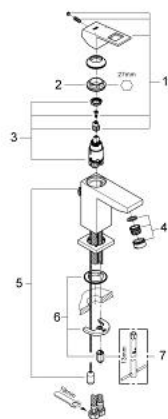

23 131 00E EUROCUBE SINGLE-LEVER BASIN MIXER S-SIZE

PRODUCT DESCRIPTION

- Colour: chrome
- GROHE EcoJoy - less water, perfect flow
- single hole installation
- metal lever
- GROHE SilkMove 28 mm ceramic cartridge
- GROHE LongLife finish
- SpeedClean Mousseur
- retractable chain
- flexible connection hoses
- GROHE FastFixation Plus installation system
- temperature limiter

23 131 00E EUROCUBE SINGLE-LEVER BASIN MIXER S-SIZE

SPARE PARTS, November 2010 – now

- 1: Lever (Spare part-nr. 46786000)
- 2: Fitting ring (Spare part-nr. 46715000)
- 3: Cartridge (Spare part-nr. 46580000)
- 4: Mousseur (Spare part-nr. 48159000)
- 5: Chain support (Spare part-nr. 06815000)
- 6: Shank mounting kit (Spare part-nr. 46645000)
- 7: Mounting wrench (Spare part-nr. 19017000)*