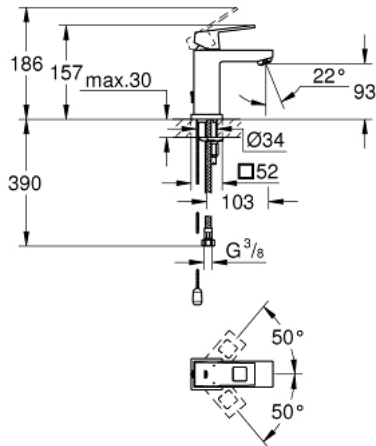

## 23 131 00E EUROCUBE SINGLE-LEVER BASIN MIXER 1/2" S-SIZE

### PRODUCT DESCRIPTION

- Colour: chrome
- GROHE EcoJoy - Less water, perfect flow
- single hole installation
- metal lever
- GROHE SilkMove 28 mm ceramic cartridge
- GROHE LongLife finish
- SpeedClean mousseur
- retractable chain
- flexible connection hoses
- GROHE FastFixation Plus installation system
- temperature limiter

### SPARE PARTS, 11月 2010 – now

- 1: Lever (Spare part-nr. 46786000)
- 2: Fitting ring (Spare part-nr. 46715000)
- 3: Cartridge (Spare part-nr. 46580000)
- 4: Mousseur (Spare part-nr. 48159000)
- 5: Chain (Spare part-nr. 06815000)
- 6: Shank mounting kit (Spare part-nr. 46645000)
- 7: Mounting wrench (Spare part-nr. 19017000)\*