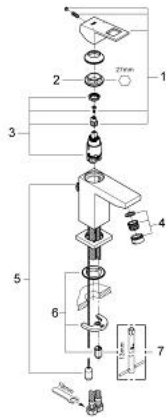

## 23 131 00E EUROCUBE SINGLE-LEVER BASIN MIXER 1/2" S-SIZE

### PRODUCT DESCRIPTION

- Colour: chrome
- GROHE EcoJoy - Less water, perfect flow
- single hole installation
- metal lever
- GROHE SilkMove 28 mm ceramic cartridge
- GROHE LongLife finish
- SpeedClean mousseur
- retractable chain
- flexible connection hoses
- GROHE FastFixation Plus installation system
- temperature limiter

### SPARE PARTS, 11月 2010 – now

- 1: Lever (Spare part-nr. 46786000)
- 2: Fitting ring (Spare part-nr. 46715000)
- 3: Cartridge (Spare part-nr. 46580000)
- 4: Mousseur (Spare part-nr. 48159000)
- 5: Chain (Spare part-nr. 06815000)
- 6: Shank mounting kit (Spare part-nr. 46645000)
- 7: Mounting wrench (Spare part-nr. 19017000)\*