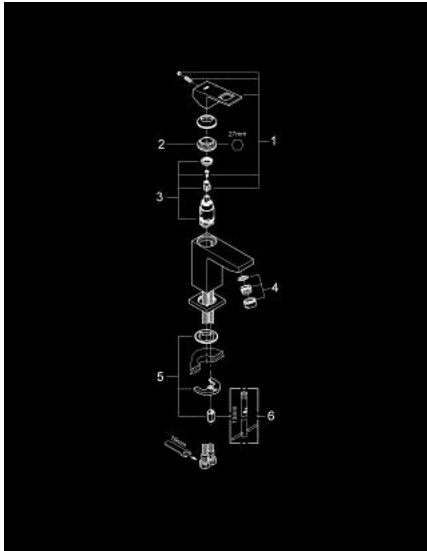

23 132 000 EUROCUBE SINGLE-LEVER BASIN MIXER S-SIZE

PRODUCT DESCRIPTION

- Colour: chrome
- single hole installation
- metal lever
- GROHE SilkMove 28 mm ceramic cartridge
- temperature limiter
- GROHE LongLife finish
- GROHE FastFixation Plus installation system
- mousseur
- smooth body
- flexible connection hoses

23 132 000 **EUROCUBE SINGLE-LEVER BASIN MIXER**
S-SIZE

SPARE PARTS, September 2010 – now

- 1: Lever (Spare part-nr. 46786000)
 - 2: Fitting ring (Spare part-nr. 46715000)
 - 3: Cartridge (Spare part-nr. 46580000)
 - 4: Mousseur (Spare part-nr. 13929000)
 - 5: Shank mounting kit (Spare part-nr. 46645000)
 - 6: Mounting wrench (Spare part-nr. 19017000)*
- * Optional accessories