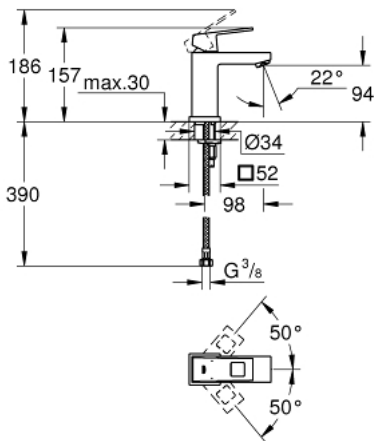

23 132 000 EUROCUBE SINGLE-LEVER BASIN MIXER S-SIZE

PRODUCT DESCRIPTION

- Colour: chrome
- single hole installation
- metal lever
- GROHE SilkMove 28 mm ceramic cartridge
- temperature limiter
- GROHE LongLife finish
- GROHE FastFixation Plus installation system
- mousseur
- smooth body
- flexible connection hoses

23 132 000 **EUROCUBE SINGLE-LEVER BASIN MIXER**
S-SIZE

SPARE PARTS, September 2010 – now

- 1: Lever (Spare part-nr. 46786000)
 - 2: Fitting ring (Spare part-nr. 46715000)
 - 3: Cartridge (Spare part-nr. 46580000)
 - 4: Mousseur (Spare part-nr. 13929000)
 - 5: Shank mounting kit (Spare part-nr. 46645000)
 - 6: Mounting wrench (Spare part-nr. 19017000)*
- * Optional accessories