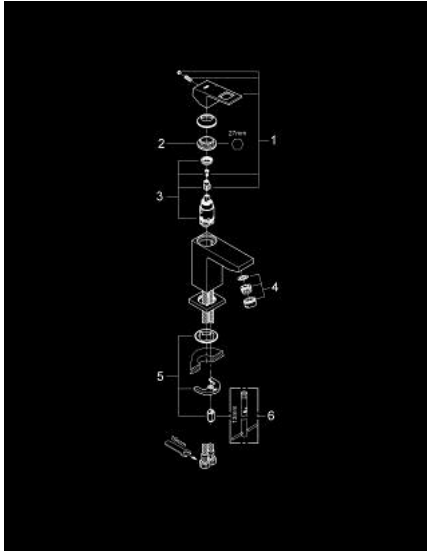

23 132 000 EUROCUBE SINGLE-LEVER BASIN MIXER 1/2" S-SIZE

PRODUCT DESCRIPTION

- Colour: chrome
- single hole installation
- metal lever
- GROHE SilkMove 28 mm ceramic cartridge
- temperature limiter
- GROHE LongLife finish
- GROHE FastFixation Plus installation system
- mousseur
- smooth body
- flexible connection hoses

23 132 000 **EUROCUBE SINGLE-LEVER BASIN MIXER 1/2"**
S-SIZE

SPARE PARTS, 9月 2010 – now

- 1: Lever (Spare part-nr. 46786000)
 - 2: Fitting ring (Spare part-nr. 46715000)
 - 3: Cartridge (Spare part-nr. 46580000)
 - 4: Mousseur (Spare part-nr. 13929000)
 - 5: Shank mounting kit (Spare part-nr. 46645000)
 - 6: Mounting wrench (Spare part-nr. 19017000)*
- * Optional accessories