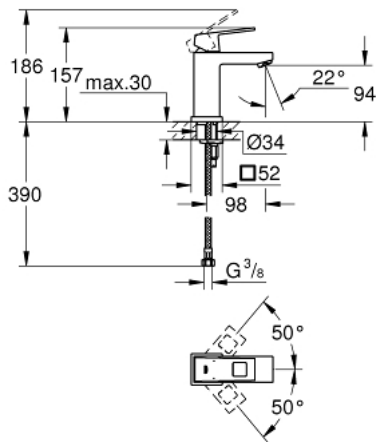

23 132 000 EUROCUBE SINGLE-LEVER BASIN MIXER 1/2" S-SIZE

PRODUCT DESCRIPTION

- Colour: chrome
- single hole installation
- metal lever
- GROHE SilkMove 28 mm ceramic cartridge
- temperature limiter
- GROHE LongLife finish
- GROHE FastFixation Plus installation system
- mousseur
- smooth body
- flexible connection hoses

23 132 000 **EUROCUBE SINGLE-LEVER BASIN MIXER 1/2"**
S-SIZE

SPARE PARTS, 9月 2010 – now

- 1: Lever (Spare part-nr. 46786000)
 - 2: Fitting ring (Spare part-nr. 46715000)
 - 3: Cartridge (Spare part-nr. 46580000)
 - 4: Mousseur (Spare part-nr. 13929000)
 - 5: Shank mounting kit (Spare part-nr. 46645000)
 - 6: Mounting wrench (Spare part-nr. 19017000)*
- * Optional accessories