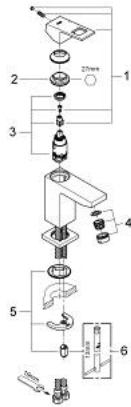

23 132 00E EUROCUBE SINGLE-LEVER BASIN MIXER S-SIZE

PRODUCT DESCRIPTION

- Colour: chrome
- single hole installation
- metal lever
- GROHE SilkMove 28 mm ceramic cartridge
- temperature limiter
- GROHE LongLife finish
- GROHE EcoJoy - less water, perfect flow
- maximum flow rate (at 3 bar): 5 l/min
- SpeedClean Mousseur
- GROHE FastFixation Plus installation system
- smooth body
- flexible connection hoses

23 132 00E **EUROCUBE SINGLE-LEVER BASIN MIXER**
S-SIZE

SPARE PARTS, November 2010 – now

- 1: Lever (Spare part-nr. 46786000)
 - 2: Fitting ring (Spare part-nr. 46715000)
 - 3: Cartridge (Spare part-nr. 46580000)
 - 4: Mousseur (Spare part-nr. 48159000)
 - 5: Shank mounting kit (Spare part-nr. 46645000)
 - 6: Mounting wrench (Spare part-nr. 19017000)*
- * Optional accessories