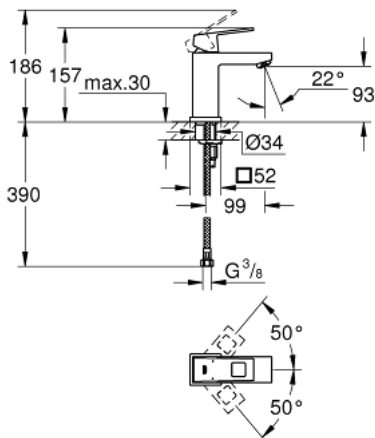

23 132 00E EUROCUBE SINGLE-LEVER BASIN MIXER S-SIZE

PRODUCT DESCRIPTION

- Colour: chrome
- single hole installation
- metal lever
- GROHE SilkMove 28 mm ceramic cartridge
- temperature limiter
- GROHE LongLife finish
- GROHE EcoJoy - less water, perfect flow
- maximum flow rate (at 3 bar): 5 l/min
- SpeedClean Mousseur
- GROHE FastFixation Plus installation system
- smooth body
- flexible connection hoses

23 132 00E **EUROCUBE SINGLE-LEVER BASIN MIXER**
S-SIZE

SPARE PARTS, November 2010 – now

- 1: Lever (Spare part-nr. 46786000)
 - 2: Fitting ring (Spare part-nr. 46715000)
 - 3: Cartridge (Spare part-nr. 46580000)
 - 4: Mousseur (Spare part-nr. 48159000)
 - 5: Shank mounting kit (Spare part-nr. 46645000)
 - 6: Mounting wrench (Spare part-nr. 19017000)*
- * Optional accessories