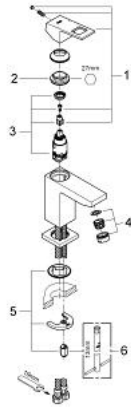

23 132 00E EUROCUBE SINGLE-LEVER BASIN MIXER 1/2" S-SIZE

PRODUCT DESCRIPTION

- Colour: chrome
- single hole installation
- metal lever
- GROHE SilkMove 28 mm ceramic cartridge
- temperature limiter
- GROHE LongLife finish
- GROHE EcoJoy - Less water, perfect flow
- maximum flow rate (at 3 bar): 5 l/min
- SpeedClean mousseur
- GROHE FastFixation Plus installation system
- smooth body
- flexible connection hoses

23 132 00E EUROCUBE SINGLE-LEVER BASIN MIXER 1/2" S-SIZE

SPARE PARTS, 11月 2010 – now

- 1: Lever (Spare part-nr. 46786000)
 - 2: Fitting ring (Spare part-nr. 46715000)
 - 3: Cartridge (Spare part-nr. 46580000)
 - 4: Mousseur (Spare part-nr. 48159000)
 - 5: Shank mounting kit (Spare part-nr. 46645000)
 - 6: Mounting wrench (Spare part-nr. 19017000)*
- * Optional accessories