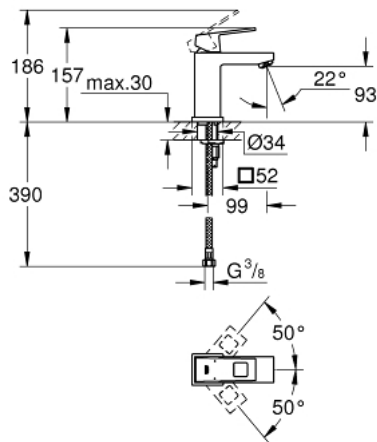

23 132 00E EUROCUBE SINGLE-LEVER BASIN MIXER 1/2" S-SIZE

PRODUCT DESCRIPTION

- Colour: chrome
- single hole installation
- metal lever
- GROHE SilkMove 28 mm ceramic cartridge
- temperature limiter
- GROHE LongLife finish
- GROHE EcoJoy - Less water, perfect flow
- maximum flow rate (at 3 bar): 5 l/min
- SpeedClean mousseur
- GROHE FastFixation Plus installation system
- smooth body
- flexible connection hoses

23 132 00E EUROCUBE SINGLE-LEVER BASIN MIXER 1/2" S-SIZE

SPARE PARTS, 11月 2010 – now

- 1: Lever (Spare part-nr. 46786000)
 - 2: Fitting ring (Spare part-nr. 46715000)
 - 3: Cartridge (Spare part-nr. 46580000)
 - 4: Mousseur (Spare part-nr. 48159000)
 - 5: Shank mounting kit (Spare part-nr. 46645000)
 - 6: Mounting wrench (Spare part-nr. 19017000)*
- * Optional accessories