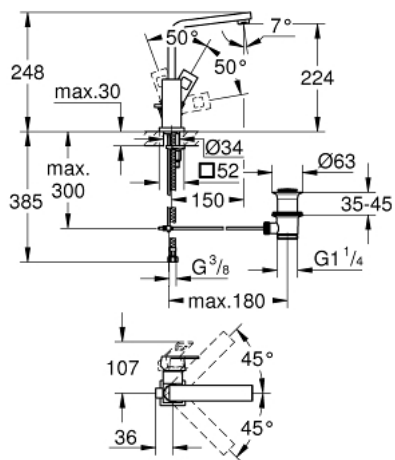

## 23 135 000 EUROCUBE SINGLE-LEVER BASIN MIXER 1/2" L-SIZE

### PRODUCT DESCRIPTION

- Colour: chrome
- single hole installation
- GROHE SilkMove 28 mm ceramic cartridge
- metal lever
- temperature limiter
- GROHE LongLife finish
- GROHE FastFixation Plus installation system
- mousseur
- swivelling tubular spout with Mousseur and stop limiter
- pop-up waste set 1 1/4"
- flexible connection hoses

23 135 000 **EUROCUBE SINGLE-LEVER BASIN MIXER 1/2"**  
**L-SIZE**

**SPARE PARTS**, September 2010 – now

- 1: Lever (Spare part-nr. 46788000)
- 2: Shield (Spare part-nr. 46581000)
- 3: Fitting ring (Spare part-nr. 07419000)
- 4: Cartridge (Spare part-nr. 46580000)
- 5: Spout (Spare part-nr. 13322000)
- 5.1: Mousseur (Spare part-nr. 13929000)
- 6: Pop-up rod (Spare part-nr. 46787000)
- 7: Shank mounting kit (Spare part-nr. 46645000)
- 8: Pop-up waste set 1 1/4" (Spare part-nr. 28910000)
- 8.1: Plug (Spare part-nr. 07182000)
- 8.2: Eccentric rod (Spare part-nr. 07052000)
- 9: Eccentric rod (Spare part-nr. 07341000)\*
- 10: Mounting wrench (Spare part-nr. 19017000)\*