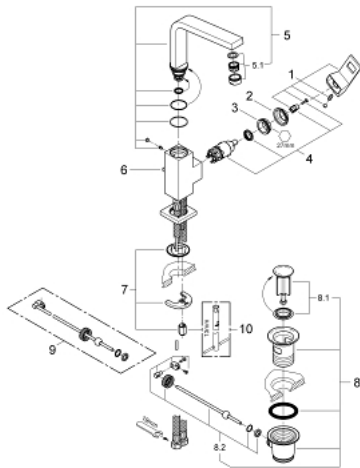

## 23 135 000 EUROCUBE SINGLE-LEVER BASIN MIXER 1/2" L-SIZE

### PRODUCT DESCRIPTION

- Colour: chrome
- single hole installation
- GROHE SilkMove 28 mm ceramic cartridge
- metal lever
- temperature limiter
- GROHE LongLife finish
- GROHE FastFixation Plus installation system
- mousseur
- swivelling tubular spout with Mousseur and stop limiter
- pop-up waste set 1 1/4"
- flexible connection hoses

23 135 000 **EUROCUBE SINGLE-LEVER BASIN MIXER 1/2"**  
**L-SIZE**

**SPARE PARTS**, September 2010 – now

- 1: Lever (Spare part-nr. 46788000)
- 2: Shield (Spare part-nr. 46581000)
- 3: Fitting ring (Spare part-nr. 07419000)
- 4: Cartridge (Spare part-nr. 46580000)
- 5: Spout (Spare part-nr. 13322000)
- 5.1: Mousseur (Spare part-nr. 13929000)
- 6: Pop-up rod (Spare part-nr. 46787000)
- 7: Shank mounting kit (Spare part-nr. 46645000)
- 8: Pop-up waste set 1 1/4" (Spare part-nr. 28910000)
- 8.1: Plug (Spare part-nr. 07182000)
- 8.2: Eccentric rod (Spare part-nr. 07052000)
- 9: Eccentric rod (Spare part-nr. 07341000)\*
- 10: Mounting wrench (Spare part-nr. 19017000)\*