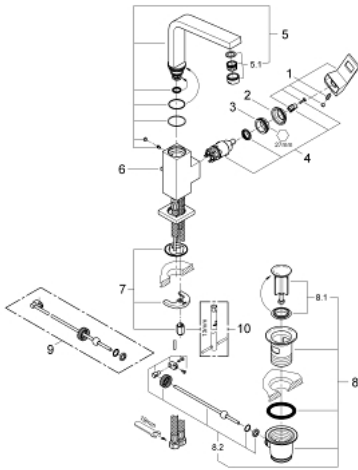

## 23 135 000 EUROCUBE SINGLE-LEVER BASIN MIXER 1/2" L-SIZE

### PRODUCT DESCRIPTION

- Colour: chrome
- single hole installation
- GROHE SilkMove 28 mm ceramic cartridge
- metal lever
- temperature limiter
- GROHE LongLife finish
- GROHE FastFixation Plus installation system
- mousseur
- swivel tubular spout with stop limiter
- pop-up waste set 1 1/4"
- flexible connection hoses

23 135 000 **EUROCUBE SINGLE-LEVER BASIN MIXER 1/2"**  
**L-SIZE**

**SPARE PARTS**, 9月 2010 – now

- 1: Lever (Spare part-nr. 46788000)
  - 2: Cap (Spare part-nr. 46581000)
  - 3: Fitting ring (Spare part-nr. 07419000)
  - 4: Cartridge (Spare part-nr. 46580000)
  - 5: Spout (Spare part-nr. 13322000)
  - 5.1: Mousseur (Spare part-nr. 13929000)
  - 6: Pop-up rod (Spare part-nr. 46787000)
  - 7: Shank mounting kit (Spare part-nr. 46645000)
  - 8: Waste set 1 1/4" (Spare part-nr. 28910000)
  - 8.1: Plug (Spare part-nr. 07182000)
  - 8.2: Eccentric rod (Spare part-nr. 07052000)
  - 9: Eccentric rod (Spare part-nr. 07341000)\*
  - 10: Mounting wrench (Spare part-nr. 19017000)\*
- \* Optional accessories