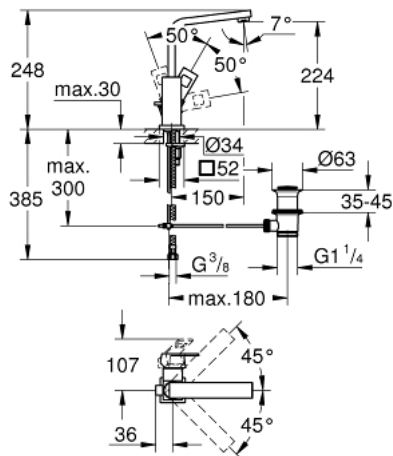

## 23 135 000 EUROCUBE SINGLE-LEVER BASIN MIXER 1/2" L-SIZE

### PRODUCT DESCRIPTION

- Colour: chrome
- single hole installation
- GROHE SilkMove 28 mm ceramic cartridge
- metal lever
- temperature limiter
- GROHE LongLife finish
- GROHE FastFixation Plus installation system
- mousseur
- swivel tubular spout with stop limiter
- pop-up waste set 1 1/4"
- flexible connection hoses

23 135 000 **EUROCUBE SINGLE-LEVER BASIN MIXER 1/2"**  
**L-SIZE**

**SPARE PARTS**, 9月 2010 – now

- 1: Lever (Spare part-nr. 46788000)
  - 2: Cap (Spare part-nr. 46581000)
  - 3: Fitting ring (Spare part-nr. 07419000)
  - 4: Cartridge (Spare part-nr. 46580000)
  - 5: Spout (Spare part-nr. 13322000)
  - 5.1: Mousseur (Spare part-nr. 13929000)
  - 6: Pop-up rod (Spare part-nr. 46787000)
  - 7: Shank mounting kit (Spare part-nr. 46645000)
  - 8: Waste set 1 1/4" (Spare part-nr. 28910000)
  - 8.1: Plug (Spare part-nr. 07182000)
  - 8.2: Eccentric rod (Spare part-nr. 07052000)
  - 9: Eccentric rod (Spare part-nr. 07341000)\*
  - 10: Mounting wrench (Spare part-nr. 19017000)\*
- \* Optional accessories