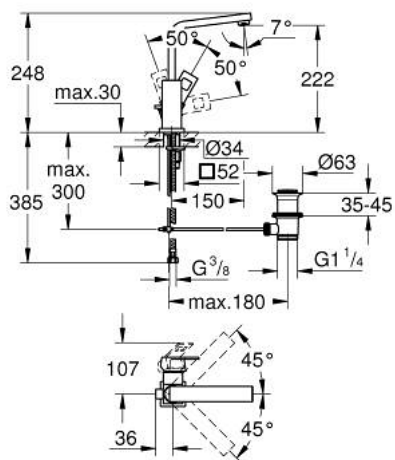

## 23 135 00E EUROCUBE SINGLE-LEVER BASIN MIXER 1/2" L-SIZE

### PRODUCT DESCRIPTION

- Colour: chrome
- single hole installation
- metal lever
- GROHE SilkMove 28 mm ceramic cartridge
- temperature limiter
- GROHE LongLife finish
- GROHE EcoJoy - less water, perfect flow
- maximum flow rate (at 3 bar): 5 l/min
- SpeedClean Mousseur
- GROHE FastFixation Plus installation system
- swivelling tubular spout with Mousseur and stop limiter
- pop-up waste set 1 1/4"
- flexible connection hoses

23 135 00E **EUROCUBE SINGLE-LEVER BASIN MIXER 1/2"**  
**L-SIZE**

**SPARE PARTS**, November 2010 – now

- 1: Lever (Spare part-nr. 46788000)
- 2: Shield (Spare part-nr. 46581000)
- 3: Fitting ring (Spare part-nr. 07419000)
- 4: Cartridge (Spare part-nr. 46580000)
- 5: Spout (Spare part-nr. 13323000)
- 5.1: Mousseur (Spare part-nr. 48159000)
- 6: Pop-up rod (Spare part-nr. 46787000)
- 7: Shank mounting kit (Spare part-nr. 46645000)
- 8: Pop-up waste set 1 1/4" (Spare part-nr. 28910000)
- 8.1: Plug (Spare part-nr. 07182000)
- 8.2: Eccentric rod (Spare part-nr. 07052000)
- 9: Eccentric rod (Spare part-nr. 07341000)\*
- 10: Mounting wrench (Spare part-nr. 19017000)\*