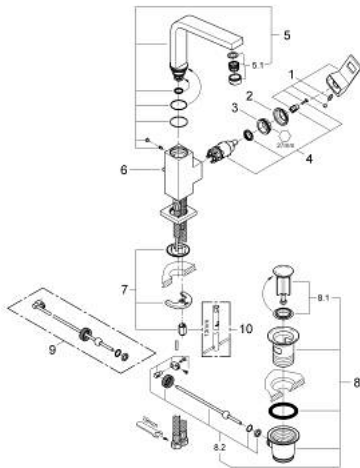

## 23 135 00E EUROCUBE SINGLE-LEVER BASIN MIXER 1/2" L-SIZE

### PRODUCT DESCRIPTION

- Colour: chrome
- single hole installation
- metal lever
- GROHE SilkMove 28 mm ceramic cartridge
- temperature limiter
- GROHE LongLife finish
- GROHE EcoJoy - less water, perfect flow
- maximum flow rate (at 3 bar): 5 l/min
- SpeedClean Mousseur
- GROHE FastFixation Plus installation system
- swivelling tubular spout with Mousseur and stop limiter
- pop-up waste set 1 1/4"
- flexible connection hoses

23 135 00E **EUROCUBE SINGLE-LEVER BASIN MIXER 1/2"**  
**L-SIZE**

**SPARE PARTS**, November 2010 – now

- 1: Lever (Spare part-nr. 46788000)
- 2: Shield (Spare part-nr. 46581000)
- 3: Fitting ring (Spare part-nr. 07419000)
- 4: Cartridge (Spare part-nr. 46580000)
- 5: Spout (Spare part-nr. 13323000)
- 5.1: Mousseur (Spare part-nr. 48159000)
- 6: Pop-up rod (Spare part-nr. 46787000)
- 7: Shank mounting kit (Spare part-nr. 46645000)
- 8: Pop-up waste set 1 1/4" (Spare part-nr. 28910000)
- 8.1: Plug (Spare part-nr. 07182000)
- 8.2: Eccentric rod (Spare part-nr. 07052000)
- 9: Eccentric rod (Spare part-nr. 07341000)\*
- 10: Mounting wrench (Spare part-nr. 19017000)\*