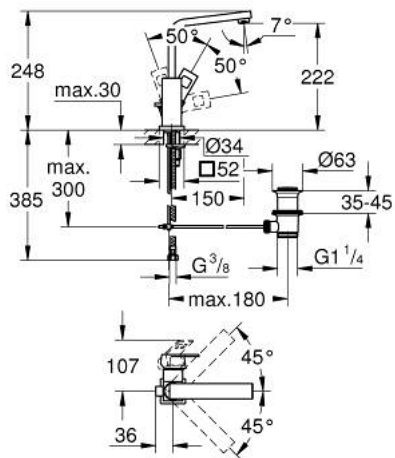

## 23 135 00E EUROCUBE SINGLE-LEVER BASIN MIXER 1/2" L-SIZE

### PRODUCT DESCRIPTION

- Colour: chrome
- single hole installation
- metal lever
- GROHE SilkMove 28 mm ceramic cartridge
- temperature limiter
- GROHE LongLife finish
- GROHE EcoJoy - Less water, perfect flow
- maximum flow rate (at 3 bar): 5 l/min
- SpeedClean mousseur
- GROHE FastFixation Plus installation system
- swivel tubular spout with stop limiter
- pop-up waste set 1 1/4"
- flexible connection hoses

### SPARE PARTS, 11月 2010 – now

- 1: Lever (Spare part-nr. 46788000)
  - 2: Cap (Spare part-nr. 46581000)
  - 3: Fitting ring (Spare part-nr. 07419000)
  - 4: Cartridge (Spare part-nr. 46580000)
  - 5: Spout (Spare part-nr. 13323000)
  - 5.1: Mousseur (Spare part-nr. 48159000)
  - 6: Pop-up rod (Spare part-nr. 46787000)
  - 7: Shank mounting kit (Spare part-nr. 46645000)
  - 8: Waste set 1 1/4" (Spare part-nr. 28910000)
  - 8.1: Plug (Spare part-nr. 07182000)
  - 8.2: Eccentric rod (Spare part-nr. 07052000)
  - 9: Eccentric rod (Spare part-nr. 07341000)\*
  - 10: Mounting wrench (Spare part-nr. 19017000)\*
- \* Optional accessories