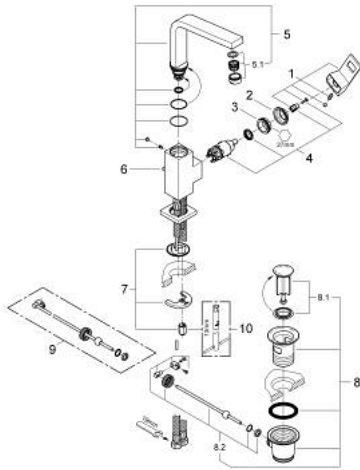

## 23 135 00E EUROCUBE SINGLE-LEVER BASIN MIXER 1/2" L-SIZE

### PRODUCT DESCRIPTION

- Colour: chrome
- single hole installation
- metal lever
- GROHE SilkMove 28 mm ceramic cartridge
- temperature limiter
- GROHE LongLife finish
- GROHE EcoJoy - Less water, perfect flow
- maximum flow rate (at 3 bar): 5 l/min
- SpeedClean mousseur
- GROHE FastFixation Plus installation system
- swivel tubular spout with stop limiter
- pop-up waste set 1 1/4"
- flexible connection hoses

### SPARE PARTS, 11月 2010 – now

- 1: Lever (Spare part-nr. 46788000)
  - 2: Cap (Spare part-nr. 46581000)
  - 3: Fitting ring (Spare part-nr. 07419000)
  - 4: Cartridge (Spare part-nr. 46580000)
  - 5: Spout (Spare part-nr. 13323000)
  - 5.1: Mousseur (Spare part-nr. 48159000)
  - 6: Pop-up rod (Spare part-nr. 46787000)
  - 7: Shank mounting kit (Spare part-nr. 46645000)
  - 8: Waste set 1 1/4" (Spare part-nr. 28910000)
  - 8.1: Plug (Spare part-nr. 07182000)
  - 8.2: Eccentric rod (Spare part-nr. 07052000)
  - 9: Eccentric rod (Spare part-nr. 07341000)\*
  - 10: Mounting wrench (Spare part-nr. 19017000)\*
- \* Optional accessories