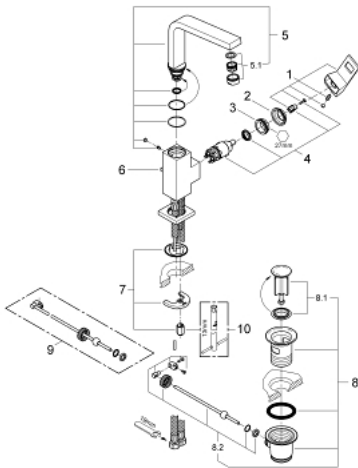

23 135 AL0 EUROCUBE SINGLE-LEVER BASIN MIXER 1/2" L-SIZE

PRODUCT DESCRIPTION

- Colour: brushed hard graphite
- single hole installation
- metal lever
- GROHE SilkMove 28 mm ceramic cartridge
- temperature limiter
- GROHE LongLife finish
- GROHE EcoJoy - less water, perfect flow
- maximum flow rate (at 3 bar): 5 l/min
- SpeedClean Mousseur
- GROHE FastFixation Plus installation system
- swivelling tubular spout with Mousseur and stop limiter
- pop-up waste set 1 1/4"
- flexible connection hoses

23 135 AL0 EUROCUBE SINGLE-LEVER BASIN MIXER 1/2" L-SIZE

SPARE PARTS, March 2019 – now

- 1: Lever (Spare part-nr. 46788AL0)
- 2: Shield (Spare part-nr. 46581AL0)
- 3: Fitting ring (Spare part-nr. 07419000)
- 4: Cartridge (Spare part-nr. 46580000)
- 5: Spout (Spare part-nr. 13322AL0)
- 5.1: Mousseur (Spare part-nr. 13929AL0)
- 6: Pop-up rod (Spare part-nr. 46787AL0)
- 7: Shank mounting kit (Spare part-nr. 46645000)
- 8: Pop-up waste set 1 1/4" (Spare part-nr. 28910AL0)
- 8.1: Plug (Spare part-nr. 07182AL0)
- 8.2: Eccentric rod (Spare part-nr. 07052000)
- 9: Eccentric rod (Spare part-nr. 07341000)*
- 10: Mounting wrench (Spare part-nr. 19017000)*