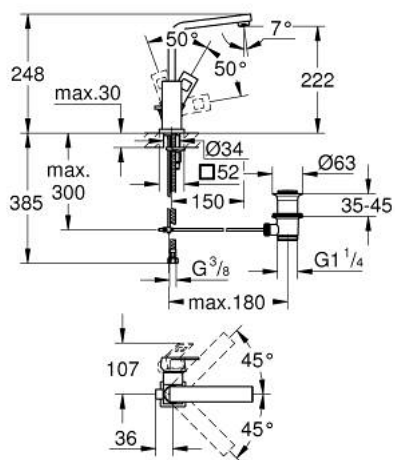

23 135 AL0 EUROCUBE SINGLE-LEVER BASIN MIXER 1/2" L-SIZE

PRODUCT DESCRIPTION

- Colour: brushed hard graphite
- single hole installation
- metal lever
- GROHE SilkMove 28 mm ceramic cartridge
- temperature limiter
- GROHE LongLife finish
- GROHE EcoJoy - less water, perfect flow
- maximum flow rate (at 3 bar): 5 l/min
- SpeedClean Mousseur
- GROHE FastFixation Plus installation system
- swivelling tubular spout with Mousseur and stop limiter
- pop-up waste set 1 1/4"
- flexible connection hoses

23 135 AL0 EUROCUBE SINGLE-LEVER BASIN MIXER 1/2" L-SIZE

SPARE PARTS, March 2019 – now

- 1: Lever (Spare part-nr. 46788AL0)
- 2: Shield (Spare part-nr. 46581AL0)
- 3: Fitting ring (Spare part-nr. 07419000)
- 4: Cartridge (Spare part-nr. 46580000)
- 5: Spout (Spare part-nr. 13322AL0)
- 5.1: Mousseur (Spare part-nr. 13929AL0)
- 6: Pop-up rod (Spare part-nr. 46787AL0)
- 7: Shank mounting kit (Spare part-nr. 46645000)
- 8: Pop-up waste set 1 1/4" (Spare part-nr. 28910AL0)
- 8.1: Plug (Spare part-nr. 07182AL0)
- 8.2: Eccentric rod (Spare part-nr. 07052000)
- 9: Eccentric rod (Spare part-nr. 07341000)*
- 10: Mounting wrench (Spare part-nr. 19017000)*