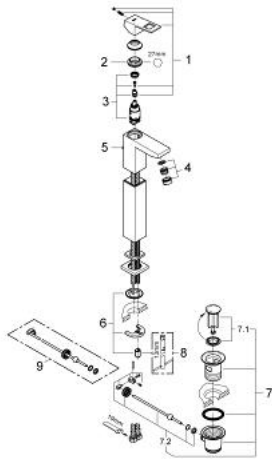

23 136 000 EUROCUBE SINGLE-LEVER BASIN MIXER 1/2" XL-SIZE

PRODUCT DESCRIPTION

- Colour: chrome
- for free standing basins
- single hole installation
- metal lever
- GROHE SilkMove 28 mm ceramic cartridge
- GROHE LongLife finish
- mousseur
- pop-up waste set 1 1/4"
- GROHE FastFixation Plus installation system
- flexible connection hoses
- temperature limiter
- recommended pressure 0.2 - 5.0 bar

23 136 000 **EUROCUBE SINGLE-LEVER BASIN MIXER 1/2"**
XL-SIZE

SPARE PARTS, September 2010 – now

- 1: Lever (Spare part-nr. 46786000)
 - 2: Fitting ring (Spare part-nr. 46715000)
 - 3: Cartridge (Spare part-nr. 46580000)
 - 4: Mousseur (Spare part-nr. 13929000)
 - 5: Pop-up rod (Spare part-nr. 46787000)
 - 6: Shank mounting kit (Spare part-nr. 46645000)
 - 7: Pop-up waste set 1 1/4" (Spare part-nr. 28910000)
 - 7.1: Plug (Spare part-nr. 07182000)
 - 7.2: Eccentric rod (Spare part-nr. 07052000)
 - 8: Mounting wrench (Spare part-nr. 19017000)*
 - 9: Eccentric rod (Spare part-nr. 07341000)*
- * Optional accessories