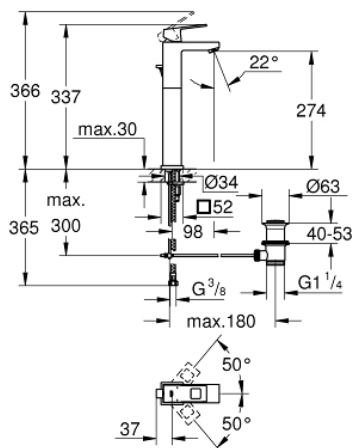

23 136 000 EUROCUBE SINGLE-LEVER BASIN MIXER 1/2" XL-SIZE

PRODUCT DESCRIPTION

- Colour: chrome
- for free standing basins
- single hole installation
- metal lever
- GROHE SilkMove 28 mm ceramic cartridge
- GROHE LongLife finish
- mousseur
- pop-up waste set 1 1/4"
- GROHE FastFixation Plus installation system
- flexible connection hoses
- temperature limiter
- recommended pressure 0.2 - 5.0 bar

23 136 000 **EUROCUBE SINGLE-LEVER BASIN MIXER 1/2"**
XL-SIZE

SPARE PARTS, September 2010 – now

- 1: Lever (Spare part-nr. 46786000)
 - 2: Fitting ring (Spare part-nr. 46715000)
 - 3: Cartridge (Spare part-nr. 46580000)
 - 4: Mousseur (Spare part-nr. 13929000)
 - 5: Pop-up rod (Spare part-nr. 46787000)
 - 6: Shank mounting kit (Spare part-nr. 46645000)
 - 7: Pop-up waste set 1 1/4" (Spare part-nr. 28910000)
 - 7.1: Plug (Spare part-nr. 07182000)
 - 7.2: Eccentric rod (Spare part-nr. 07052000)
 - 8: Mounting wrench (Spare part-nr. 19017000)*
 - 9: Eccentric rod (Spare part-nr. 07341000)*
- * Optional accessories