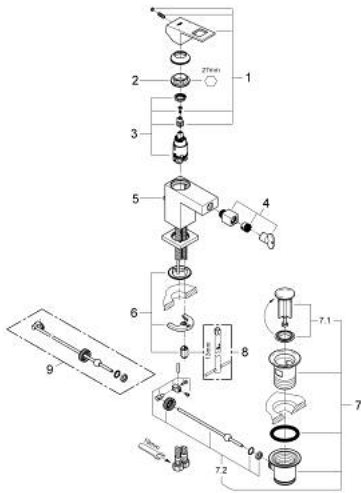

23 138 AL0 EUROCUBE SINGLE-LEVER BIDET MIXER S-SIZE

SPARE PARTS, March 2019 – now

- 1: Lever (Spare part-nr. 46786AL0)
- 2: Fitting ring (Spare part-nr. 46715000)
- 3: Cartridge (Spare part-nr. 46580000)
- 4: Ball-joint aerator (Spare part-nr. 46791AL0)
- 5: Pop-up rod (Spare part-nr. 46787AL0)
- 6: Shank mounting kit (Spare part-nr. 46645000)
- 7: Pop-up waste set 1 1/4" (Spare part-nr. 28910AL0)
- 7.1: Plug (Spare part-nr. 07182AL0)
- 7.2: Eccentric rod (Spare part-nr. 07052000)
- 8: Mounting wrench (Spare part-nr. 19017000)*
- 9: Eccentric rod (Spare part-nr. 07341000)*