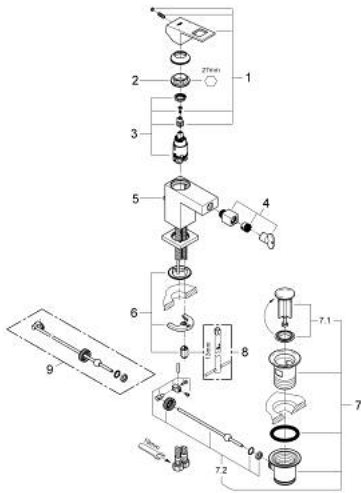

## 23 138 DC0 EUROCUBE SINGLE-LEVER BIDET MIXER S-SIZE

### SPARE PARTS, July 2018 – now

- 1: Lever (Spare part-nr. 46786DC0)
- 2: Fitting ring (Spare part-nr. 46715000)
- 3: Cartridge (Spare part-nr. 46580000)
- 4: Ball-joint aerator (Spare part-nr. 46791DC0)
- 5: Pop-up rod (Spare part-nr. 46787DC0)
- 6: Shank mounting kit (Spare part-nr. 46645000)
- 7: Pop-up waste set 1 1/4" (Spare part-nr. 28910DC0)
- 7.1: Plug (Spare part-nr. 07182DC0)
- 7.2: Eccentric rod (Spare part-nr. 07052000)
- 8: Mounting wrench (Spare part-nr. 19017000)\*
- 9: Eccentric rod (Spare part-nr. 07341000)\*