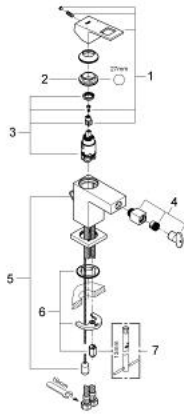

23 139 000 EUROCUBE SINGLE-LEVER BASIN MIXER S-SIZE

PRODUCT DESCRIPTION

- Colour: chrome
- single hole installation
- metal lever
- GROHE SilkMove 28 mm ceramic cartridge
- GROHE LongLife finish
- ball-joint mousseur
- retractable chain
- flexible connection hoses
- GROHE FastFixation Plus installation system
- temperature limiter

23 139 000 EUROCUBE SINGLE-LEVER BASIN MIXER S-SIZE

SPARE PARTS, September 2010 – now

- 1: Lever (Spare part-nr. 46786000)
- 2: Fitting ring (Spare part-nr. 46715000)
- 3: Cartridge (Spare part-nr. 46580000)
- 4: Ball-joint aerator (Spare part-nr. 46791000)
- 5: Chain support (Spare part-nr. 06815000)
- 6: Shank mounting kit (Spare part-nr. 46645000)
- 7: Mounting wrench (Spare part-nr. 19017000)*