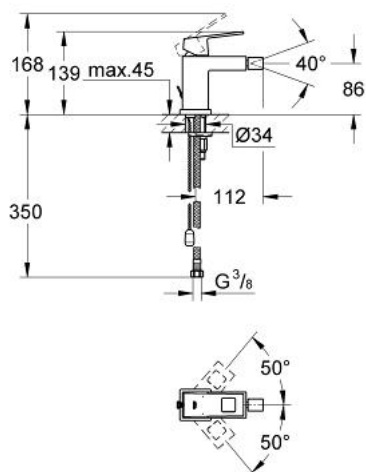

23 139 000 EUROCUBE SINGLE-LEVER BASIN MIXER S-SIZE

PRODUCT DESCRIPTION

- Colour: chrome
- single hole installation
- metal lever
- GROHE SilkMove 28 mm ceramic cartridge
- GROHE LongLife finish
- ball-joint mousseur
- retractable chain
- flexible connection hoses
- GROHE FastFixation Plus installation system
- temperature limiter

23 139 000 EUROCUBE SINGLE-LEVER BASIN MIXER S-SIZE

SPARE PARTS, September 2010 – now

- 1: Lever (Spare part-nr. 46786000)
- 2: Fitting ring (Spare part-nr. 46715000)
- 3: Cartridge (Spare part-nr. 46580000)
- 4: Ball-joint aerator (Spare part-nr. 46791000)
- 5: Chain support (Spare part-nr. 06815000)
- 6: Shank mounting kit (Spare part-nr. 46645000)
- 7: Mounting wrench (Spare part-nr. 19017000)*