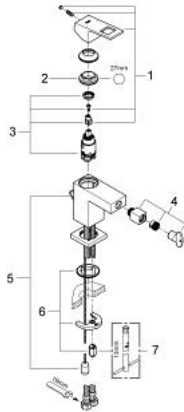

23 139 000 **EUROCUBE SINGLE-LEVER BASIN MIXER 1/2"**  
**S-SIZE**

**PRODUCT DESCRIPTION**

- Colour: chrome
- single hole installation
- metal lever
- GROHE SilkMove 28 mm ceramic cartridge
- GROHE LongLife finish
- ball-joint mousseur
- retractable chain
- flexible connection hoses
- GROHE FastFixation Plus installation system
- temperature limiter

23 139 000 **EUROCUBE SINGLE-LEVER BASIN MIXER 1/2"**  
**S-SIZE**

**SPARE PARTS**, 9月 2010 – now

- 1: Lever (Spare part-nr. 46786000)
- 2: Fitting ring (Spare part-nr. 46715000)
- 3: Cartridge (Spare part-nr. 46580000)
- 4: Ball-joint aerator (Spare part-nr. 46791000)
- 5: Chain (Spare part-nr. 06815000)
- 6: Shank mounting kit (Spare part-nr. 46645000)
- 7: Mounting wrench (Spare part-nr. 19017000)\*