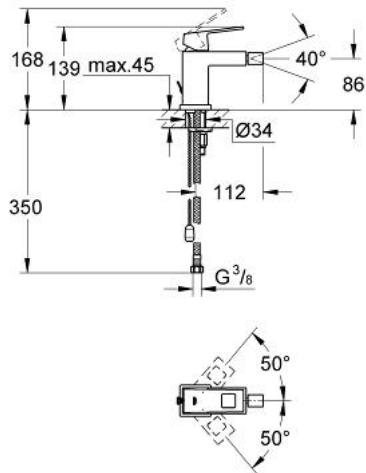

23 139 000 **EUROCUBE SINGLE-LEVER BASIN MIXER 1/2"**  
**S-SIZE**

**PRODUCT DESCRIPTION**

- Colour: chrome
- single hole installation
- metal lever
- GROHE SilkMove 28 mm ceramic cartridge
- GROHE LongLife finish
- ball-joint mousseur
- retractable chain
- flexible connection hoses
- GROHE FastFixation Plus installation system
- temperature limiter

23 139 000 **EUROCUBE SINGLE-LEVER BASIN MIXER 1/2"**  
**S-SIZE**

**SPARE PARTS**, 9月 2010 – now

- 1: Lever (Spare part-nr. 46786000)
- 2: Fitting ring (Spare part-nr. 46715000)
- 3: Cartridge (Spare part-nr. 46580000)
- 4: Ball-joint aerator (Spare part-nr. 46791000)
- 5: Chain (Spare part-nr. 06815000)
- 6: Shank mounting kit (Spare part-nr. 46645000)
- 7: Mounting wrench (Spare part-nr. 19017000)\*