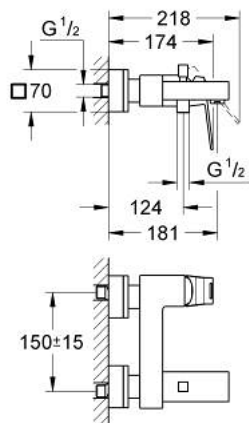

23 140 000 EUROCUBE SINGLE-LEVER BATH/SHOWER MIXER

PRODUCT DESCRIPTION

- Colour: chrome
- wall mounted
- metal lever
- GROHE SilkMove 46 mm ceramic cartridge
- GROHE LongLife finish
- adjustable flow rate limiter
- automatic diverter: bath/shower
- mousseur
- integrated non-return valve in shower outlet 1/2"
- covered S-unions
- Protected against backflow
- optional temperature limiter ref. no. 46 375

23 140 000 EUROCUBE SINGLE-LEVER BATH/SHOWER MIXER

SPARE PARTS, September 2010 – now

- 1: Lever (Spare part-nr. 46782000)
- 2: Cartridge (Spare part-nr. 46048000)
- 3: Diverter knob (Spare part-nr. 48128000)
- 4: Diverter (Spare part-nr. 65655000)
- 5: Non-return valve (Spare part-nr. 08565000)
- 6: Mousseur (Spare part-nr. 13952000)
- 7: Screw joint (Spare part-nr. 45044000)
- 8: S-union (Spare part-nr. 47824000)
- 9: Special spanner (Spare part-nr. 19377000)*
- 10: Temperature limiter (Spare part-nr. 46375000)*
- 11: Extension set 1/2", 30 mm (Spare part-nr. 46238000)*