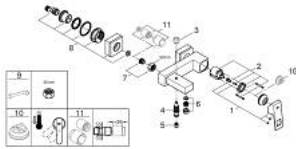

23 140 000 EUROCUBE SINGLE-LEVER BATH/SHOWER MIXER

PRODUCT DESCRIPTION

- Colour: chrome
- wall mounted
- metal lever
- GROHE SilkMove 46 mm ceramic cartridge
- GROHE LongLife finish
- adjustable flow rate limiter
- automatic diverter: bath/shower
- mousseur
- integrated non-return valve in shower outlet 1/2"
- covered S-unions
- Protected against backflow
- optional temperature limiter ref. no. 46 375

23 140 000 EUROCUBE SINGLE-LEVER BATH/SHOWER MIXER

SPARE PARTS, September 2010 – now

- 1: Lever (Spare part-nr. 46782000)
- 2: Cartridge (Spare part-nr. 46048000)
- 3: Diverter knob (Spare part-nr. 48128000)
- 4: Diverter (Spare part-nr. 65655000)
- 5: Non-return valve (Spare part-nr. 08565000)
- 6: Mousseur (Spare part-nr. 13952000)
- 7: Screw joint (Spare part-nr. 45044000)
- 8: S-union (Spare part-nr. 47824000)
- 9: Special spanner (Spare part-nr. 19377000)*
- 10: Temperature limiter (Spare part-nr. 46375000)*
- 11: Extension set 1/2", 30 mm (Spare part-nr. 46238000)*