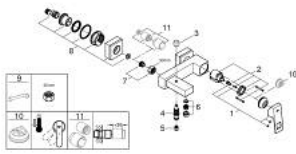

23 140 000 EUROCUBE SINGLE-LEVER BATH MIXER 1/2"

PRODUCT DESCRIPTION

- Colour: chrome
- wall mounted
- metal lever
- GROHE SilkMove 46 mm ceramic cartridge
- GROHE LongLife finish
- adjustable flow rate limiter
- automatic diverter: bath/shower
- mousseur
- integrated non-return valve in the shower outlet 1/2"
- covered S-unions
- protected against backflow
- optional temperature limiter ref. no. 46 375

23 140 000 EUROCUBE SINGLE-LEVER BATH MIXER 1/2"

SPARE PARTS, 9月 2010 – now

- 1: Lever (Spare part-nr. 46782000)
- 2: Cartridge (Spare part-nr. 46048000)
- 3: Diverter knob (Spare part-nr. 48128000)
- 4: Diverter (Spare part-nr. 65655000)
- 5: Non-return valve (Spare part-nr. 08565000)
- 6: Mousseur (Spare part-nr. 13952000)
- 7: Screw connection 1/2" (Spare part-nr. 45044000)
- 8: S-union (Spare part-nr. 47824000)
- 9: Special spanner (Spare part-nr. 19377000)*
- 10: Temperature limiter (Spare part-nr. 46375000)*
- 11: Extension set, 30 mm (Spare part-nr. 46238000)*