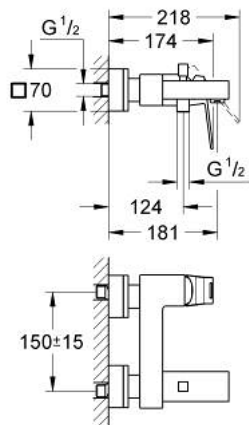

23 140 000 EUROCUBE SINGLE-LEVER BATH MIXER 1/2"

PRODUCT DESCRIPTION

- Colour: chrome
- wall mounted
- metal lever
- GROHE SilkMove 46 mm ceramic cartridge
- GROHE LongLife finish
- adjustable flow rate limiter
- automatic diverter: bath/shower
- mousseur
- integrated non-return valve in the shower outlet 1/2"
- covered S-unions
- protected against backflow
- optional temperature limiter ref. no. 46 375

23 140 000 EUROCUBE SINGLE-LEVER BATH MIXER 1/2"

SPARE PARTS, 9月 2010 – now

- 1: Lever (Spare part-nr. 46782000)
- 2: Cartridge (Spare part-nr. 46048000)
- 3: Diverter knob (Spare part-nr. 48128000)
- 4: Diverter (Spare part-nr. 65655000)
- 5: Non-return valve (Spare part-nr. 08565000)
- 6: Mousseur (Spare part-nr. 13952000)
- 7: Screw connection 1/2" (Spare part-nr. 45044000)
- 8: S-union (Spare part-nr. 47824000)
- 9: Special spanner (Spare part-nr. 19377000)*
- 10: Temperature limiter (Spare part-nr. 46375000)*
- 11: Extension set, 30 mm (Spare part-nr. 46238000)*