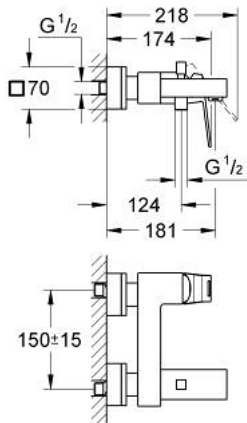

23 140 AL0 EUROCUBE SINGLE-LEVER BATH/SHOWER MIXER

PRODUCT DESCRIPTION

- Colour: brushed hard graphite
- wall mounted
- metal lever
- GROHE SilkMove 46 mm ceramic cartridge
- GROHE LongLife finish
- adjustable flow rate limiter
- automatic diverter: bath/shower
- mousseur
- integrated non-return valve in shower outlet 1/2"
- covered S-unions
- Protected against backflow
- optional temperature limiter ref. no. 46 375

23 140 AL0 EUROCUBE SINGLE-LEVER BATH/SHOWER MIXER

SPARE PARTS, March 2019 – now

- 1: Lever (Spare part-nr. 46782AL0)
- 2: Cartridge (Spare part-nr. 46048000)
- 3: Diverter knob (Spare part-nr. 48128AL0)
- 4: Diverter (Spare part-nr. 65655AL0)
- 5: Non-return valve (Spare part-nr. 08565000)
- 6: Mousseur (Spare part-nr. 13952AL0)
- 7: Screw joint (Spare part-nr. 45044AL0)
- 8: S-union (Spare part-nr. 47824AL0)
- 9: Special spanner (Spare part-nr. 19377000)*
- 10: Temperature limiter (Spare part-nr. 46375000)*
- 11: Extension set 1/2", 30 mm (Spare part-nr. 46238000)*