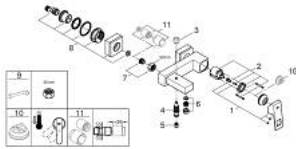

23 140 AL0 EUROCUBE SINGLE-LEVER BATH/SHOWER MIXER

PRODUCT DESCRIPTION

- Colour: brushed hard graphite
- wall mounted
- metal lever
- GROHE SilkMove 46 mm ceramic cartridge
- GROHE LongLife finish
- adjustable flow rate limiter
- automatic diverter: bath/shower
- mousseur
- integrated non-return valve in shower outlet 1/2"
- covered S-unions
- Protected against backflow
- optional temperature limiter ref. no. 46 375

23 140 AL0 EUROCUBE SINGLE-LEVER BATH/SHOWER MIXER

SPARE PARTS, March 2019 – now

- 1: Lever (Spare part-nr. 46782AL0)
- 2: Cartridge (Spare part-nr. 46048000)
- 3: Diverter knob (Spare part-nr. 48128AL0)
- 4: Diverter (Spare part-nr. 65655AL0)
- 5: Non-return valve (Spare part-nr. 08565000)
- 6: Mousseur (Spare part-nr. 13952AL0)
- 7: Screw joint (Spare part-nr. 45044AL0)
- 8: S-union (Spare part-nr. 47824AL0)
- 9: Special spanner (Spare part-nr. 19377000)*
- 10: Temperature limiter (Spare part-nr. 46375000)*
- 11: Extension set 1/2", 30 mm (Spare part-nr. 46238000)*