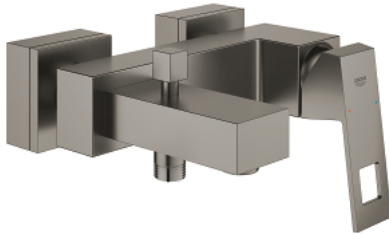

23 140 AL0 EUROCUBE SINGLE-LEVER BATH/SHOWER MIXER

PRODUCT DESCRIPTION

- Colour: brushed hard graphite
- wall mounted
- metal lever
- GROHE SilkMove 46 mm ceramic cartridge
- GROHE LongLife finish
- adjustable flow rate limiter
- automatic diverter: bath/shower
- mousseur
- integrated non-return valve in shower outlet 1/2"
- covered S-unions
- Protected against backflow
- optional temperature limiter ref. no. 46 375

23 140 AL0 EUROCUBE SINGLE-LEVER BATH/SHOWER MIXER

SPARE PARTS, March 2019 – now

- 1: Lever (Spare part-nr. 46782AL0)
- 2: Cartridge (Spare part-nr. 46048000)
- 3: Diverter knob (Spare part-nr. 48128AL0)
- 4: Diverter (Spare part-nr. 65655AL0)
- 5: Non-return valve (Spare part-nr. 08565000)
- 6: Mousseur (Spare part-nr. 13952AL0)
- 7: Screw joint (Spare part-nr. 45044AL0)
- 8: S-union (Spare part-nr. 47824AL0)
- 9: Special spanner (Spare part-nr. 19377000)*
- 10: Temperature limiter (Spare part-nr. 46375000)*
- 11: Extension set 1/2", 30 mm (Spare part-nr. 46238000)*