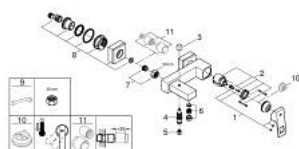

23 140 DC0 EUROCUBE SINGLE-LEVER BATH/SHOWER MIXER

PRODUCT DESCRIPTION

- Colour: Supersteel
- wall mounted
- metal lever
- GROHE SilkMove 46 mm ceramic cartridge
- GROHE LongLife finish
- adjustable flow rate limiter
- automatic diverter: bath/shower
- mousseur
- integrated non-return valve in shower outlet 1/2"
- covered S-unions
- Protected against backflow
- optional temperature limiter ref. no. 46 375

23 140 DC0 EUROCUBE SINGLE-LEVER BATH/SHOWER MIXER

SPARE PARTS, July 2018 – now

- 1: Lever (Spare part-nr. 46782DC0)
- 2: Cartridge (Spare part-nr. 46048000)
- 3: Diverter knob (Spare part-nr. 48128DC0)
- 4: Diverter (Spare part-nr. 65655DC0)
- 5: Non-return valve (Spare part-nr. 08565000)
- 6: Mousseur (Spare part-nr. 13952DC0)
- 7: Screw joint (Spare part-nr. 45044DC0)
- 8: S-union (Spare part-nr. 47824DC0)
- 9: Special spanner (Spare part-nr. 19377000)*
- 10: Temperature limiter (Spare part-nr. 46375000)*
- 11: Extension set 1/2", 30 mm (Spare part-nr. 46238000)*