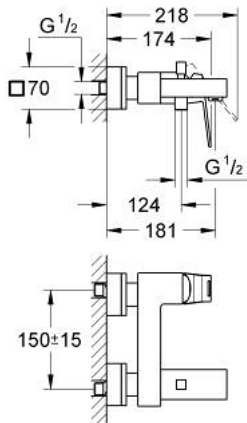

23 140 DC0 EUROCUBE SINGLE-LEVER BATH/SHOWER MIXER

PRODUCT DESCRIPTION

- Colour: Supersteel
- wall mounted
- metal lever
- GROHE SilkMove 46 mm ceramic cartridge
- GROHE LongLife finish
- adjustable flow rate limiter
- automatic diverter: bath/shower
- mousseur
- integrated non-return valve in shower outlet 1/2"
- covered S-unions
- Protected against backflow
- optional temperature limiter ref. no. 46 375

23 140 DC0 EUROCUBE SINGLE-LEVER BATH/SHOWER MIXER

SPARE PARTS, July 2018 – now

- 1: Lever (Spare part-nr. 46782DC0)
- 2: Cartridge (Spare part-nr. 46048000)
- 3: Diverter knob (Spare part-nr. 48128DC0)
- 4: Diverter (Spare part-nr. 65655DC0)
- 5: Non-return valve (Spare part-nr. 08565000)
- 6: Mousseur (Spare part-nr. 13952DC0)
- 7: Screw joint (Spare part-nr. 45044DC0)
- 8: S-union (Spare part-nr. 47824DC0)
- 9: Special spanner (Spare part-nr. 19377000)*
- 10: Temperature limiter (Spare part-nr. 46375000)*
- 11: Extension set 1/2", 30 mm (Spare part-nr. 46238000)*