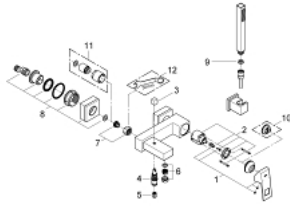

23 141 000 EUROCUBE SINGLE-LEVER BATH/SHOWER MIXER

PRODUCT DESCRIPTION

- Colour: chrome
- wall mounted
- metal lever
- GROHE SilkMove 46 mm ceramic cartridge
- GROHE LongLife finish
- adjustable flow rate limiter
- automatic diverter: bath/shower
- mousseur
- integrated non-return valve in shower outlet 1/2"
- covered S-unions
- Protected against backflow
- optional temperature limiter ref. no. 46 375
- noise classification 1 in accordance with DIN4109
- consists of:
 - hand shower(27 698 000)
 - wall shower holder (27 693 000)
 - shower hose 1500 mm
 - minimum pressure 1,0 bar

23 141 000 EUROCUBE SINGLE-LEVER BATH/SHOWER MIXER

SPARE PARTS, September 2010 – now

- 1: Lever (Spare part-nr. 46782000)
- 2: Cartridge (Spare part-nr. 46048000)
- 3: Diverter knob (Spare part-nr. 48128000)
- 4: Diverter (Spare part-nr. 65655000)
- 5: Non-return valve (Spare part-nr. 08565000)
- 6: Mousseur (Spare part-nr. 13952000)
- 7: Screw joint (Spare part-nr. 45044000)
- 8: S-union (Spare part-nr. 47824000)
- 9: Dirt strainer (Spare part-nr. 0700200M)
- 10: Temperature limiter (Spare part-nr. 46375000)*
- 11: Extension set 1/2", 30 mm (Spare part-nr. 46238000)*
- 12: Special spanner (Spare part-nr. 19377000)*