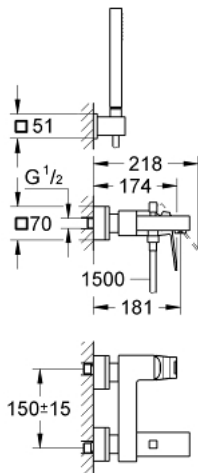

23 141 000 EUROCUBE SINGLE-LEVER BATH/SHOWER MIXER

PRODUCT DESCRIPTION

- Colour: chrome
- wall mounted
- metal lever
- GROHE SilkMove 46 mm ceramic cartridge
- GROHE LongLife finish
- adjustable flow rate limiter
- automatic diverter: bath/shower
- mousseur
- integrated non-return valve in shower outlet 1/2"
- covered S-unions
- Protected against backflow
- optional temperature limiter ref. no. 46 375
- noise classification 1 in accordance with DIN4109
- consists of:
 - hand shower(27 698 000)
 - wall shower holder (27 693 000)
 - shower hose 1500 mm
 - minimum pressure 1,0 bar

23 141 000 EUROCUBE SINGLE-LEVER BATH/SHOWER MIXER

SPARE PARTS, September 2010 – now

- 1: Lever (Spare part-nr. 46782000)
- 2: Cartridge (Spare part-nr. 46048000)
- 3: Diverter knob (Spare part-nr. 48128000)
- 4: Diverter (Spare part-nr. 65655000)
- 5: Non-return valve (Spare part-nr. 08565000)
- 6: Mousseur (Spare part-nr. 13952000)
- 7: Screw joint (Spare part-nr. 45044000)
- 8: S-union (Spare part-nr. 47824000)
- 9: Dirt strainer (Spare part-nr. 0700200M)
- 10: Temperature limiter (Spare part-nr. 46375000)*
- 11: Extension set 1/2", 30 mm (Spare part-nr. 46238000)*
- 12: Special spanner (Spare part-nr. 19377000)*