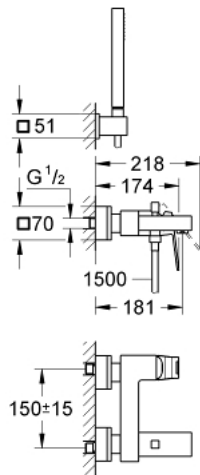

23 141 000 EUROCUBE SINGLE-LEVER BATH MIXER 1/2"

PRODUCT DESCRIPTION

- Colour: chrome
- wall mounted
- metal lever
- GROHE SilkMove 46 mm ceramic cartridge
- GROHE LongLife finish
- adjustable flow rate limiter
- automatic diverter: bath/shower
- mousseur
- integrated non-return valve in the shower outlet 1/2"
- covered S-unions
- protected against backflow
- optional temperature limiter ref. no. 46 375
- noise classification I in accordance with DIN 4109
- consisting of:
 - hand shower (27 698)
 - wall shower holder (27 693)
 - shower hose 1500 mm (28 151 000)
 - min. recommended pressure 1.0 bar

23 141 000 EUROCUBE SINGLE-LEVER BATH MIXER 1/2"

SPARE PARTS, 9月 2010 – now

- 1: Lever (Spare part-nr. 46782000)
- 2: Cartridge (Spare part-nr. 46048000)
- 3: Diverter knob (Spare part-nr. 48128000)
- 4: Diverter (Spare part-nr. 65655000)
- 5: Non-return valve (Spare part-nr. 08565000)
- 6: Mousseur (Spare part-nr. 13952000)
- 7: Screw connection 1/2" (Spare part-nr. 45044000)
- 8: S-union (Spare part-nr. 47824000)
- 9: Dirt strainer (Spare part-nr. 0700200M)
- 10: Temperature limiter (Spare part-nr. 46375000)*
- 11: Extension set, 30 mm (Spare part-nr. 46238000)*
- 12: Special spanner (Spare part-nr. 19377000)*