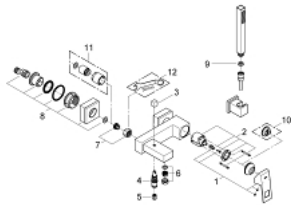

23 141 000 EUROCUBE SINGLE-LEVER BATH MIXER 1/2"

PRODUCT DESCRIPTION

- Colour: chrome
- wall mounted
- metal lever
- GROHE SilkMove 46 mm ceramic cartridge
- GROHE LongLife finish
- adjustable flow rate limiter
- automatic diverter: bath/shower
- mousseur
- integrated non-return valve in the shower outlet 1/2"
- covered S-unions
- protected against backflow
- optional temperature limiter ref. no. 46 375
- noise classification I in accordance with DIN 4109
- consisting of:
 - hand shower (27 698)
 - wall shower holder (27 693)
 - shower hose 1500 mm (28 151 000)
 - min. recommended pressure 1.0 bar

23 141 000 EUROCUBE SINGLE-LEVER BATH MIXER 1/2"

SPARE PARTS, 9月 2010 – now

- 1: Lever (Spare part-nr. 46782000)
- 2: Cartridge (Spare part-nr. 46048000)
- 3: Diverter knob (Spare part-nr. 48128000)
- 4: Diverter (Spare part-nr. 65655000)
- 5: Non-return valve (Spare part-nr. 08565000)
- 6: Mousseur (Spare part-nr. 13952000)
- 7: Screw connection 1/2" (Spare part-nr. 45044000)
- 8: S-union (Spare part-nr. 47824000)
- 9: Dirt strainer (Spare part-nr. 0700200M)
- 10: Temperature limiter (Spare part-nr. 46375000)*
- 11: Extension set, 30 mm (Spare part-nr. 46238000)*
- 12: Special spanner (Spare part-nr. 19377000)*