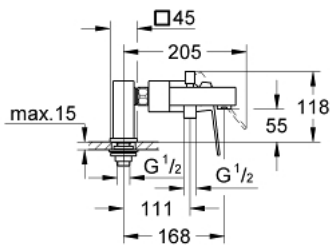

23 143 000 EUROCUBE SINGLE-LEVER BATH/SHOWER MIXER

PRODUCT DESCRIPTION

- Colour: chrome
- deck mounted
- metal lever
- GROHE SilkMove 46 mm ceramic cartridge
- GROHE LongLife finish
- adjustable flow rate limiter
- automatic diverter: bath/shower
- mousseur
- integrated non-return valve in shower outlet 1/2"
- pillar unions
- Protected against backflow
- optional temperature limiter ref. no. 46 375

23 143 000 EUROCUBE SINGLE-LEVER BATH/SHOWER MIXER

SPARE PARTS, September 2010 – now

- 1: Lever (Spare part-nr. 46782000)
- 2: Cartridge (Spare part-nr. 46048000)
- 3: Diverter knob (Spare part-nr. 48128000)
- 4: Diverter (Spare part-nr. 65655000)
- 5: Non-return valve (Spare part-nr. 08565000)
- 6: Mousseur (Spare part-nr. 13941000)
- 7: Screw joint (Spare part-nr. 45044000)
- 8: Pillar union (Spare part-nr. 14013000)
- 9: Special spanner (Spare part-nr. 19377000)*
- 10: Temperature limiter (Spare part-nr. 46375000)*