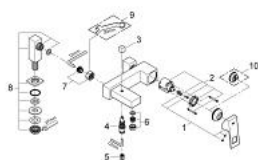

23 143 000 EUROCUBE SINGLE-LEVER BATH/SHOWER MIXER

PRODUCT DESCRIPTION

- Colour: chrome
- deck mounted
- metal lever
- GROHE SilkMove 46 mm ceramic cartridge
- GROHE LongLife finish
- adjustable flow rate limiter
- automatic diverter: bath/shower
- mousseur
- integrated non-return valve in shower outlet 1/2"
- pillar unions
- Protected against backflow
- optional temperature limiter ref. no. 46 375

23 143 000 EUROCUBE SINGLE-LEVER BATH/SHOWER MIXER

SPARE PARTS, September 2010 – now

- 1: Lever (Spare part-nr. 46782000)
- 2: Cartridge (Spare part-nr. 46048000)
- 3: Diverter knob (Spare part-nr. 48128000)
- 4: Diverter (Spare part-nr. 65655000)
- 5: Non-return valve (Spare part-nr. 08565000)
- 6: Mousseur (Spare part-nr. 13941000)
- 7: Screw joint (Spare part-nr. 45044000)
- 8: Pillar union (Spare part-nr. 14013000)
- 9: Special spanner (Spare part-nr. 19377000)*
- 10: Temperature limiter (Spare part-nr. 46375000)*