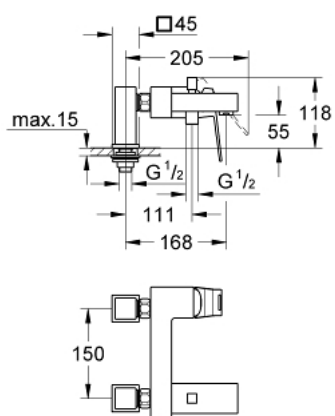

23 143 000 EUROCUBE SINGLE-LEVER BATH MIXER 1/2"

PRODUCT DESCRIPTION

- Colour: chrome
- pillar installation
- metal lever
- GROHE SilkMove 46 mm ceramic cartridge
- GROHE LongLife finish
- adjustable flow rate limiter
- automatic diverter: bath/shower
- mousseur
- integrated non-return valve in the shower outlet 1/2"
- pillar unions
- protected against backflow
- optional temperature limiter ref. no. 46 375

23 143 000 EUROCUBE SINGLE-LEVER BATH MIXER 1/2"

SPARE PARTS, 9月 2010 – now

- 1: Lever (Spare part-nr. 46782000)
- 2: Cartridge (Spare part-nr. 46048000)
- 3: Diverter knob (Spare part-nr. 48128000)
- 4: Diverter (Spare part-nr. 65655000)
- 5: Non-return valve (Spare part-nr. 08565000)
- 6: Mousseur (Spare part-nr. 13941000)
- 7: Screw connection 1/2" (Spare part-nr. 45044000)
- 8: Pillar union (Spare part-nr. 14013000)
- 9: Special spanner (Spare part-nr. 19377000)*
- 10: Temperature limiter (Spare part-nr. 46375000)*