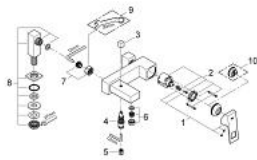

23 143 000 EUROCUBE SINGLE-LEVER BATH MIXER 1/2"

PRODUCT DESCRIPTION

- Colour: chrome
- pillar installation
- metal lever
- GROHE SilkMove 46 mm ceramic cartridge
- GROHE LongLife finish
- adjustable flow rate limiter
- automatic diverter: bath/shower
- mousseur
- integrated non-return valve in the shower outlet 1/2"
- pillar unions
- protected against backflow
- optional temperature limiter ref. no. 46 375

23 143 000 EUROCUBE SINGLE-LEVER BATH MIXER 1/2"

SPARE PARTS, 9月 2010 – now

- 1: Lever (Spare part-nr. 46782000)
- 2: Cartridge (Spare part-nr. 46048000)
- 3: Diverter knob (Spare part-nr. 48128000)
- 4: Diverter (Spare part-nr. 65655000)
- 5: Non-return valve (Spare part-nr. 08565000)
- 6: Mousseur (Spare part-nr. 13941000)
- 7: Screw connection 1/2" (Spare part-nr. 45044000)
- 8: Pillar union (Spare part-nr. 14013000)
- 9: Special spanner (Spare part-nr. 19377000)*
- 10: Temperature limiter (Spare part-nr. 46375000)*