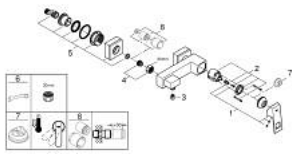

### PRODUCT DESCRIPTION

- Colour: chrome
- wall mounted
- metal lever
- GROHE SilkMove 46 mm ceramic cartridge
- GROHE LongLife finish
- adjustable flow rate limiter
- shower outlet below 1/2" with integrated non return-valve
- covered S-unions
- Protected against backflow

### SPARE PARTS, September 2010 – now

- 1: Lever (Spare part-nr. 46782000)
- 2: Cartridge (Spare part-nr. 46048000)
- 3: Non-return valve (Spare part-nr. 08565000)
- 4: Screw joint (Spare part-nr. 45044000)
- 5: S-union (Spare part-nr. 47824000)
- 6: Special spanner (Spare part-nr. 19377000)\*
- 7: Temperature limiter (Spare part-nr. 46375000)\*
- 8: Extension set 1/2", 30 mm (Spare part-nr. 46238000)\*