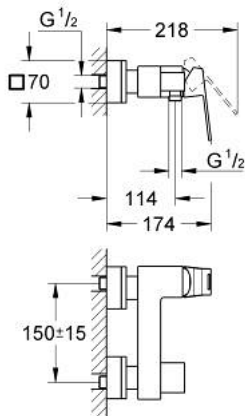

### PRODUCT DESCRIPTION

- Colour: chrome
- wall mounted
- metal lever
- GROHE SilkMove 46 mm ceramic cartridge
- GROHE LongLife finish
- adjustable flow rate limiter
- shower outlet below 1/2" with integrated non return-valve
- covered S-unions
- Protected against backflow

### SPARE PARTS, September 2010 – now

- 1: Lever (Spare part-nr. 46782000)
- 2: Cartridge (Spare part-nr. 46048000)
- 3: Non-return valve (Spare part-nr. 08565000)
- 4: Screw joint (Spare part-nr. 45044000)
- 5: S-union (Spare part-nr. 47824000)
- 6: Special spanner (Spare part-nr. 19377000)\*
- 7: Temperature limiter (Spare part-nr. 46375000)\*
- 8: Extension set 1/2", 30 mm (Spare part-nr. 46238000)\*