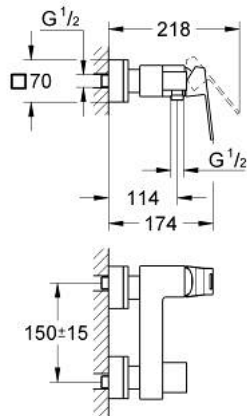

## 23 145 000 EUROCUBE SINGLE-LEVER SHOWER MIXER 1/2"

### PRODUCT DESCRIPTION

- Colour: chrome
- wall mounted
- metal lever
- GROHE SilkMove 46 mm ceramic cartridge
- GROHE LongLife finish
- adjustable flow rate limiter
- shower bottom outlet 1/2" with integrated non return valve
- covered S-unions
- protected against backflow

### SPARE PARTS, 9月 2010 – now

- 1: Lever (Spare part-nr. 46782000)
  - 2: Cartridge (Spare part-nr. 46048000)
  - 3: Non-return valve (Spare part-nr. 08565000)
  - 4: Screw connection 1/2" (Spare part-nr. 45044000)
  - 5: S-union (Spare part-nr. 47824000)
  - 6: Special spanner (Spare part-nr. 19377000)\*
  - 7: Temperature limiter (Spare part-nr. 46375000)\*
  - 8: Extension set, 30 mm (Spare part-nr. 46238000)\*
- \* Optional accessories