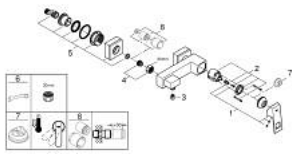

## 23 145 000 EUROCUBE SINGLE-LEVER SHOWER MIXER 1/2"

### PRODUCT DESCRIPTION

- Colour: chrome
- wall mounted
- metal lever
- GROHE SilkMove 46 mm ceramic cartridge
- GROHE LongLife finish
- adjustable flow rate limiter
- shower bottom outlet 1/2" with integrated non return valve
- covered S-unions
- protected against backflow

### SPARE PARTS, 9月 2010 – now

- 1: Lever (Spare part-nr. 46782000)
  - 2: Cartridge (Spare part-nr. 46048000)
  - 3: Non-return valve (Spare part-nr. 08565000)
  - 4: Screw connection 1/2" (Spare part-nr. 45044000)
  - 5: S-union (Spare part-nr. 47824000)
  - 6: Special spanner (Spare part-nr. 19377000)\*
  - 7: Temperature limiter (Spare part-nr. 46375000)\*
  - 8: Extension set, 30 mm (Spare part-nr. 46238000)\*
- \* Optional accessories