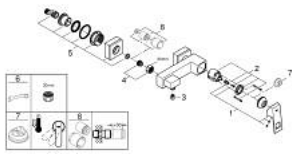

23 145 AL0 EUROCUBE SINGLE-LEVER SHOWER MIXER

PRODUCT DESCRIPTION

- Colour: brushed hard graphite
- wall mounted
- metal lever
- GROHE SilkMove 46 mm ceramic cartridge
- GROHE LongLife finish
- adjustable flow rate limiter
- shower outlet below 1/2" with integrated non return-valve
- covered S-unions
- Protected against backflow
- optional temperature limiter ref. no. 46 375

23 145 AL0 EUROCUBE SINGLE-LEVER SHOWER MIXER

SPARE PARTS, March 2019 – now

- 1: Lever (Spare part-nr. 46782AL0)
- 2: Cartridge (Spare part-nr. 46048000)
- 3: Non-return valve (Spare part-nr. 08565000)
- 4: Screw joint (Spare part-nr. 45044AL0)
- 5: S-union (Spare part-nr. 47824AL0)
- 6: Special spanner (Spare part-nr. 19377000)*
- 7: Temperature limiter (Spare part-nr. 46375000)*
- 8: Extension set 1/2", 30 mm (Spare part-nr. 46238000)*