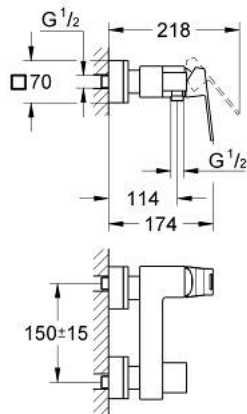

23 145 AL0 EUROCUBE SINGLE-LEVER SHOWER MIXER

PRODUCT DESCRIPTION

- Colour: brushed hard graphite
- wall mounted
- metal lever
- GROHE SilkMove 46 mm ceramic cartridge
- GROHE LongLife finish
- adjustable flow rate limiter
- shower outlet below 1/2" with integrated non return-valve
- covered S-unions
- Protected against backflow
- optional temperature limiter ref. no. 46 375

23 145 AL0 EUROCUBE SINGLE-LEVER SHOWER MIXER

SPARE PARTS, March 2019 – now

- 1: Lever (Spare part-nr. 46782AL0)
- 2: Cartridge (Spare part-nr. 46048000)
- 3: Non-return valve (Spare part-nr. 08565000)
- 4: Screw joint (Spare part-nr. 45044AL0)
- 5: S-union (Spare part-nr. 47824AL0)
- 6: Special spanner (Spare part-nr. 19377000)*
- 7: Temperature limiter (Spare part-nr. 46375000)*
- 8: Extension set 1/2", 30 mm (Spare part-nr. 46238000)*