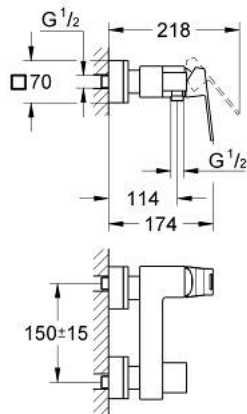

23 145 DC0 EUROCUBE SINGLE-LEVER SHOWER MIXER

PRODUCT DESCRIPTION

- Colour: Supersteel
- wall mounted
- metal lever
- GROHE SilkMove 46 mm ceramic cartridge
- GROHE LongLife finish
- adjustable flow rate limiter
- shower outlet below 1/2" with integrated non return-valve
- covered S-unions
- Protected against backflow
- optional temperature limiter ref. no. 46 375

23 145 DC0 EUROCUBE SINGLE-LEVER SHOWER MIXER

SPARE PARTS, July 2018 – now

- 1: Lever (Spare part-nr. 46782DC0)
- 2: Cartridge (Spare part-nr. 46048000)
- 3: Non-return valve (Spare part-nr. 08565000)
- 4: Screw joint (Spare part-nr. 45044DC0)
- 5: S-union (Spare part-nr. 47824DC0)
- 6: Special spanner (Spare part-nr. 19377000)*
- 7: Temperature limiter (Spare part-nr. 46375000)*
- 8: Extension set 1/2", 30 mm (Spare part-nr. 46238000)*