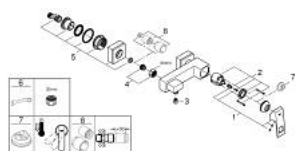

23 145 DC0 EUROCUBE SINGLE-LEVER SHOWER MIXER

PRODUCT DESCRIPTION

- Colour: Supersteel
- wall mounted
- metal lever
- GROHE SilkMove 46 mm ceramic cartridge
- GROHE LongLife finish
- adjustable flow rate limiter
- shower outlet below 1/2" with integrated non return-valve
- covered S-unions
- Protected against backflow
- optional temperature limiter ref. no. 46 375

23 145 DC0 EUROCUBE SINGLE-LEVER SHOWER MIXER

SPARE PARTS, July 2018 – now

- 1: Lever (Spare part-nr. 46782DC0)
- 2: Cartridge (Spare part-nr. 46048000)
- 3: Non-return valve (Spare part-nr. 08565000)
- 4: Screw joint (Spare part-nr. 45044DC0)
- 5: S-union (Spare part-nr. 47824DC0)
- 6: Special spanner (Spare part-nr. 19377000)*
- 7: Temperature limiter (Spare part-nr. 46375000)*
- 8: Extension set 1/2", 30 mm (Spare part-nr. 46238000)*