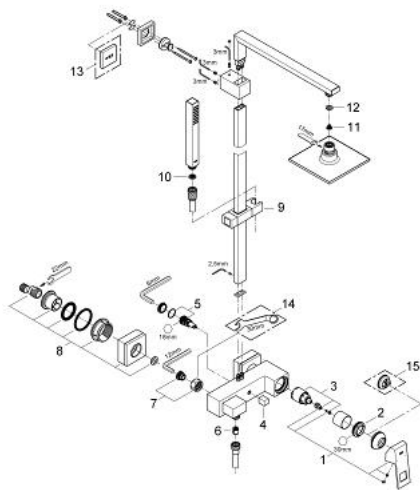

23 147 000 EUROCUBE SYSTEM 150 SHOWER SYSTEM WITH SINGLE LEVER MIXER FOR WALL MOUNTING

PRODUCT DESCRIPTION

- Colour: chrome
- consists of:
 - shower arm
 - projection 378 mm
 - Exposed single-lever shower mixer with diverter
 - allows change between:
 - head shower Euphoria Cube 152 mm x 152 mm
 - spray pattern: Rain
 - with ball joint, rotation angle $\pm 20^\circ$
 - GROHE EcoJoy - less water, perfect flow
 - hand shower Euphoria Cube Stick (27 698 000)
 - adjustable in height with gliding element
 - shower hose Silverflex 1750 mm 1/2" x 1/2" (28 388)
 - minimum flow rate 7 l/min.
 - GROHE DreamSpray - perfect spray pattern
 - GROHE LongLife finish
 - GROHE SilkMove
 - GROHE SpeedClean - effortless limescale removal
 - suitable for instantaneous heaters (min. 19 kW/h)
 - minimum pressure 1,0 bar

23 147 000 EUROCUBE SYSTEM 150 SHOWER SYSTEM WITH SINGLE LEVER MIXER FOR WALL MOUNTING

SPARE PARTS, September 2010 – now

- 1: Lever (Spare part-nr. 46782000)
- 2: Screw coupling (Spare part-nr. 46460000)
- 3: Cartridge (Spare part-nr. 46374000)
- 4: Diverter knob (Spare part-nr. 48128000)
- 5: Diverter (Spare part-nr. 48178000)
- 6: Non-return valve (Spare part-nr. 08565000)
- 7: Screw joint (Spare part-nr. 45044000)
- 8: S-union (Spare part-nr. 47824000)
- 9: Sliding piece (Spare part-nr. 48180000)
- 10: Dirt strainer (Spare part-nr. 0700200M)
- 11: Dirt strainer (Spare part-nr. 0676800M)
- 12: Fibre seal dia. 12x2 mm (Spare part-nr. 0138900M)
- 13: Compensation disc (Spare part-nr. 27933000)*
- 14: Special spanner (Spare part-nr. 19377000)*
- 15: Temperature limiter (Spare part-nr. 46375000)*