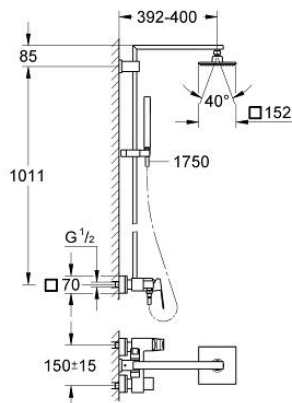

23 147 000 EUROCUBE SYSTEM 150 SHOWER SYSTEM WITH SINGLE LEVER MIXER FOR WALL MOUNTING

PRODUCT DESCRIPTION

- Colour: chrome
- consists of:
 - shower arm
 - projection 378 mm
 - Exposed single-lever shower mixer with diverter
 - allows change between:
 - head shower Euphoria Cube 152 mm x 152 mm
 - spray pattern: Rain
 - with ball joint, rotation angle $\pm 20^\circ$
 - GROHE EcoJoy - less water, perfect flow
 - hand shower Euphoria Cube Stick (27 698 000)
 - adjustable in height with gliding element
 - shower hose Silverflex 1750 mm 1/2" x 1/2" (28 388)
 - minimum flow rate 7 l/min.
 - GROHE DreamSpray - perfect spray pattern
 - GROHE LongLife finish
 - GROHE SilkMove
 - GROHE SpeedClean - effortless limescale removal
 - suitable for instantaneous heaters (min. 19 kW/h)
 - minimum pressure 1,0 bar

23 147 000 EUROCUBE SYSTEM 150 SHOWER SYSTEM WITH SINGLE LEVER MIXER FOR WALL MOUNTING

SPARE PARTS, September 2010 – now

- 1: Lever (Spare part-nr. 46782000)
- 2: Screw coupling (Spare part-nr. 46460000)
- 3: Cartridge (Spare part-nr. 46374000)
- 4: Diverter knob (Spare part-nr. 48128000)
- 5: Diverter (Spare part-nr. 48178000)
- 6: Non-return valve (Spare part-nr. 08565000)
- 7: Screw joint (Spare part-nr. 45044000)
- 8: S-union (Spare part-nr. 47824000)
- 9: Sliding piece (Spare part-nr. 48180000)
- 10: Dirt strainer (Spare part-nr. 0700200M)
- 11: Dirt strainer (Spare part-nr. 0676800M)
- 12: Fibre seal dia. 12x2 mm (Spare part-nr. 0138900M)
- 13: Compensation disc (Spare part-nr. 27933000)*
- 14: Special spanner (Spare part-nr. 19377000)*
- 15: Temperature limiter (Spare part-nr. 46375000)*