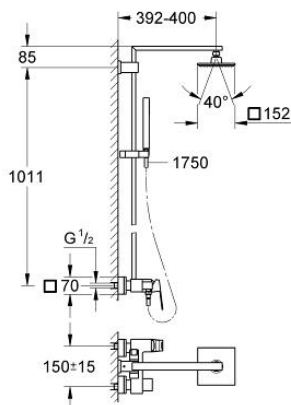

23 147 000 EUROCUBE SYSTEM 150 SHOWER SYSTEM WITH SINGLE LEVER MIXER FOR WALL MOUNTING

PRODUCT DESCRIPTION

- Colour: chrome
- consisting of:
 - shower arm
 - projection 400 mm
 - exposed single-lever shower mixer with diverter
 - allows change between:
 - head shower Euphoria Cube 152 mm x 152 mm
 - spray pattern: Rain
 - with ball joint, rotation angle $\pm 20^\circ$
 - GROHE EcoJoy - Less water, perfect flow
 - Euphoria Cube Stick hand shower (27 698)
 - adjustable in height with gliding element
 - shower hose Silverflex 1750 mm 1/2" x 1/2" (28 388)
 - minimum flow rate 7 l/min
 - GROHE DreamSpray - perfect spray pattern
 - GROHE LongLife finish
 - GROHE SilkMove
 - GROHE SpeedClean - effortless limescale removal
- suitable for instantaneous heaters from 18 kW/h
- min. recommended pressure 1.0 bar

23 147 000 EUROCUBE SYSTEM 150 SHOWER SYSTEM WITH SINGLE LEVER MIXER FOR WALL MOUNTING

SPARE PARTS, 9月 2010 – now

- 1: Lever (Spare part-nr. 46782000)
 - 2: Screw coupling (Spare part-nr. 46460000)
 - 3: Cartridge (Spare part-nr. 46374000)
 - 4: Diverter knob (Spare part-nr. 48128000)
 - 5: Diverter (Spare part-nr. 48178000)
 - 6: Non-return valve (Spare part-nr. 08565000)
 - 7: Screw connection 1/2" (Spare part-nr. 45044000)
 - 8: S-union (Spare part-nr. 47824000)
 - 9: Glide element (Spare part-nr. 48180000)
 - 10: Dirt strainer (Spare part-nr. 0700200M)
 - 11: Dirt strainer (Spare part-nr. 0676800M)
 - 12: Fibre seal $\varnothing 18,5 \times \varnothing 12 \times 2$ (Spare part-nr. 0138900M)
 - 13: Compensation disc (Spare part-nr. 27933000)*
 - 14: Special spanner (Spare part-nr. 19377000)*
 - 15: Temperature limiter (Spare part-nr. 46375000)*
- * Optional accessories