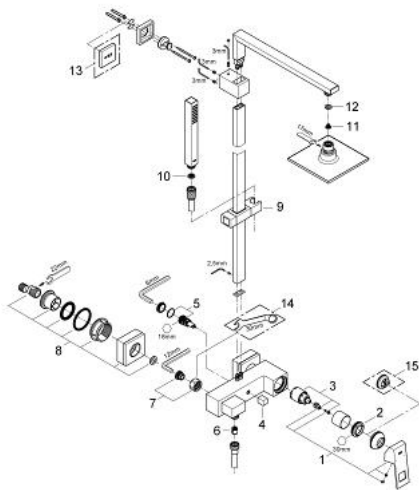

23 147 000 EUROCUBE SYSTEM 150 SHOWER SYSTEM WITH SINGLE LEVER MIXER FOR WALL MOUNTING

PRODUCT DESCRIPTION

- Colour: chrome
- consisting of:
 - shower arm
 - projection 400 mm
 - exposed single-lever shower mixer with diverter
 - allows change between:
 - head shower Euphoria Cube 152 mm x 152 mm
 - spray pattern: Rain
 - with ball joint, rotation angle $\pm 20^\circ$
 - GROHE EcoJoy - Less water, perfect flow
 - Euphoria Cube Stick hand shower (27 698)
 - adjustable in height with gliding element
 - shower hose Silverflex 1750 mm 1/2" x 1/2" (28 388)
 - minimum flow rate 7 l/min
 - GROHE DreamSpray - perfect spray pattern
 - GROHE LongLife finish
 - GROHE SilkMove
 - GROHE SpeedClean - effortless limescale removal
- suitable for instantaneous heaters from 18 kW/h
- min. recommended pressure 1.0 bar

23 147 000 EUROCUBE SYSTEM 150 SHOWER SYSTEM WITH SINGLE LEVER MIXER FOR WALL MOUNTING

SPARE PARTS, 9月 2010 – now

- 1: Lever (Spare part-nr. 46782000)
 - 2: Screw coupling (Spare part-nr. 46460000)
 - 3: Cartridge (Spare part-nr. 46374000)
 - 4: Diverter knob (Spare part-nr. 48128000)
 - 5: Diverter (Spare part-nr. 48178000)
 - 6: Non-return valve (Spare part-nr. 08565000)
 - 7: Screw connection 1/2" (Spare part-nr. 45044000)
 - 8: S-union (Spare part-nr. 47824000)
 - 9: Glide element (Spare part-nr. 48180000)
 - 10: Dirt strainer (Spare part-nr. 0700200M)
 - 11: Dirt strainer (Spare part-nr. 0676800M)
 - 12: Fibre seal $\varnothing 18,5 \times \varnothing 12 \times 2$ (Spare part-nr. 0138900M)
 - 13: Compensation disc (Spare part-nr. 27933000)*
 - 14: Special spanner (Spare part-nr. 19377000)*
 - 15: Temperature limiter (Spare part-nr. 46375000)*
- * Optional accessories