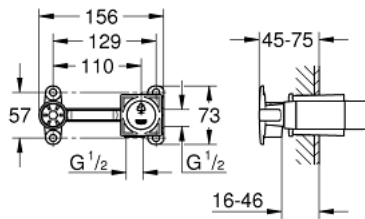

## 23 200 000 SINGLE-LEVER MIXER, CONCEALED BODY

### PRODUCT DESCRIPTION

- for 2-hole basin mixers
- wall installation
- without finishing trim set
- GROHE SilkMove 35 mm ceramic cartridge
- adjustable flow rate limiter
- installation depth 45 - 75 mm
- DR-brass
- includes mounting template

## 23 200 000 SINGLE-LEVER MIXER, CONCEALED BODY

**SPARE PARTS**, February 2011 – May 2022

1: Cartridge (Spare part-nr. 46374000)

2: Socket spanner (Spare part-nr. 19332000)\*

\* Optional accessories