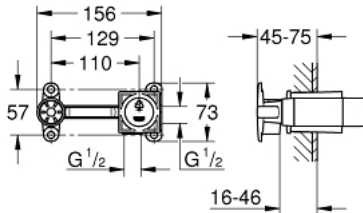

23 200 000 SINGLE-LEVER MIXER 1/2", CONCEALED BODY

PRODUCT DESCRIPTION

- for 2-hole basin mixers
- wall installation
- without finishing trim set
- GROHE SilkMove 35 mm ceramic cartridge
- adjustable flow rate limiter
- installation depth 45 to 75 mm
- DR-brass
- includes mounting template

23 200 000 SINGLE-LEVER MIXER 1/2", CONCEALED BODY

SPARE PARTS, 2月 2011 – 5月 2022

1: Cartridge (Spare part-nr. 46374000)

2: Socket spanner (Spare part-nr. 19332000)*

* Optional accessories