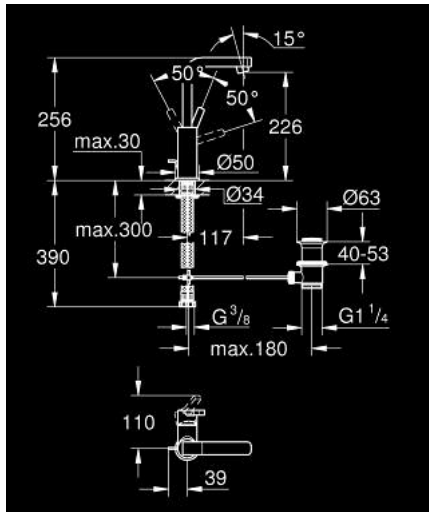

23 296 000 **LINEARE\_ SINGLE-LEVER BASIN MIXER 1/2"**  
**L-SIZE**

**PRODUCT DESCRIPTION**

- Colour: chrome
- single hole installation
- covered lever fixing
- GROHE SilkMove 28 mm ceramic cartridge
- GROHE LongLife finish
- flow limiter 5 l/min.
- rapid-installation-system
- cast spout with mousseur
- pop-up waste set 1 1/4"
- flexible connection hoses
- minimum pressure 1,0 bar

23 296 000 LINEARE\_SINGLE-LEVER BASIN MIXER 1/2"  
L-SIZE

**SPARE PARTS**, August 2016 – now

- 1: Lever (Spare part-nr. 46579000)
- 2: Shield (Spare part-nr. 46581000)
- 3: Fitting ring (Spare part-nr. 07419000)
- 4: Cartridge (Spare part-nr. 46580000)
- 5: Pop-up rod (Spare part-nr. 46739000)
- 6: Mousseur (Spare part-nr. 06574000)
- 7: Shank mounting kit (Spare part-nr. 46249000)
- 8: Pop-up waste set 1 1/4" (Spare part-nr. 28910000)
- 8.1: Plug (Spare part-nr. 07182000)
- 8.2: Eccentric rod (Spare part-nr. 07052000)
- 9: Connection hose (Spare part-nr. 46255000)
- 10: Mounting wrench (Spare part-nr. 19017000)\*
- 11: Eccentric rod (Spare part-nr. 07341000)\*