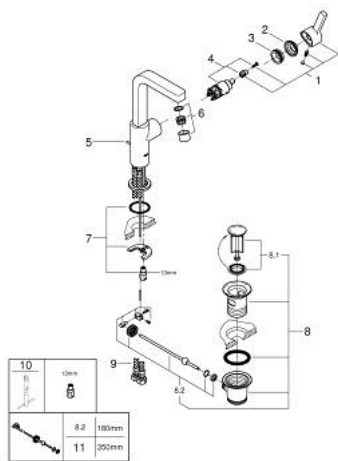

23 296 000 **LINEARE\_ SINGLE-LEVER BASIN MIXER 1/2"**  
**L-SIZE**

**PRODUCT DESCRIPTION**

- Colour: chrome
- single hole installation
- covered lever fixing
- GROHE SilkMove 28 mm ceramic cartridge
- GROHE LongLife finish
- flow limiter 5 l/min.
- rapid-installation-system
- cast spout with mousseur
- pop-up waste set 1 1/4"
- flexible connection hoses
- minimum pressure 1,0 bar

23 296 000 LINEARE\_SINGLE-LEVER BASIN MIXER 1/2"  
L-SIZE

**SPARE PARTS**, August 2016 – now

- 1: Lever (Spare part-nr. 46579000)
- 2: Shield (Spare part-nr. 46581000)
- 3: Fitting ring (Spare part-nr. 07419000)
- 4: Cartridge (Spare part-nr. 46580000)
- 5: Pop-up rod (Spare part-nr. 46739000)
- 6: Mousseur (Spare part-nr. 06574000)
- 7: Shank mounting kit (Spare part-nr. 46249000)
- 8: Pop-up waste set 1 1/4" (Spare part-nr. 28910000)
- 8.1: Plug (Spare part-nr. 07182000)
- 8.2: Eccentric rod (Spare part-nr. 07052000)
- 9: Connection hose (Spare part-nr. 46255000)
- 10: Mounting wrench (Spare part-nr. 19017000)\*
- 11: Eccentric rod (Spare part-nr. 07341000)\*