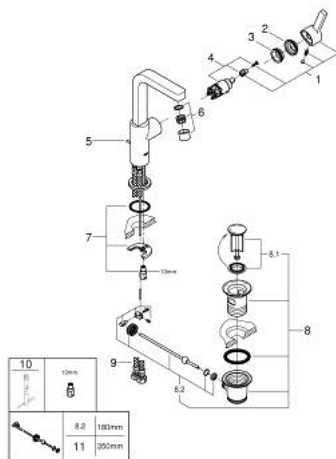

23 296 000 **LINEARE_ SINGLE-LEVER BASIN MIXER 1/2"**
L-SIZE

PRODUCT DESCRIPTION

- Colour: chrome
- single hole installation
- covered lever fixing
- GROHE SilkMove 28 mm ceramic cartridge
- GROHE LongLife finish
- flow limiter 5.0 l/min
- rapid installation system
- cast spout with mousseur
- pop-up waste set 1 1/4"
- flexible connection hoses
- min. recommended pressure 1.0 bar

23 296 000 LINEARE_ SINGLE-LEVER BASIN MIXER 1/2" L-SIZE

SPARE PARTS, 8月 2016 – now

- 1: Lever (Spare part-nr. 46579000)
 - 2: Cap (Spare part-nr. 46581000)
 - 3: Fitting ring (Spare part-nr. 07419000)
 - 4: Cartridge (Spare part-nr. 46580000)
 - 5: Pop-up rod (Spare part-nr. 46739000)
 - 6: Mousseur (Spare part-nr. 06574000)
 - 7: Shank mounting kit (Spare part-nr. 46249000)
 - 8: Waste set 1 1/4" (Spare part-nr. 28910000)
 - 8.1: Plug (Spare part-nr. 07182000)
 - 8.2: Eccentric rod (Spare part-nr. 07052000)
 - 9: Connection hose (Spare part-nr. 46255000)
 - 10: Mounting wrench (Spare part-nr. 19017000)*
 - 11: Eccentric rod (Spare part-nr. 07341000)*
- * Optional accessories