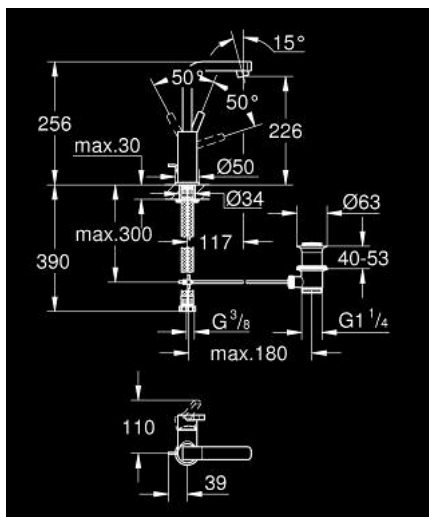

23 296 000 **LINEARE_ SINGLE-LEVER BASIN MIXER 1/2"**
L-SIZE

PRODUCT DESCRIPTION

- Colour: chrome
- single hole installation
- covered lever fixing
- GROHE SilkMove 28 mm ceramic cartridge
- GROHE LongLife finish
- flow limiter 5.0 l/min
- rapid installation system
- cast spout with mousseur
- pop-up waste set 1 1/4"
- flexible connection hoses
- min. recommended pressure 1.0 bar

23 296 000 LINEARE_ SINGLE-LEVER BASIN MIXER 1/2" L-SIZE

SPARE PARTS, 8月 2016 – now

- 1: Lever (Spare part-nr. 46579000)
 - 2: Cap (Spare part-nr. 46581000)
 - 3: Fitting ring (Spare part-nr. 07419000)
 - 4: Cartridge (Spare part-nr. 46580000)
 - 5: Pop-up rod (Spare part-nr. 46739000)
 - 6: Mousseur (Spare part-nr. 06574000)
 - 7: Shank mounting kit (Spare part-nr. 46249000)
 - 8: Waste set 1 1/4" (Spare part-nr. 28910000)
 - 8.1: Plug (Spare part-nr. 07182000)
 - 8.2: Eccentric rod (Spare part-nr. 07052000)
 - 9: Connection hose (Spare part-nr. 46255000)
 - 10: Mounting wrench (Spare part-nr. 19017000)*
 - 11: Eccentric rod (Spare part-nr. 07341000)*
- * Optional accessories