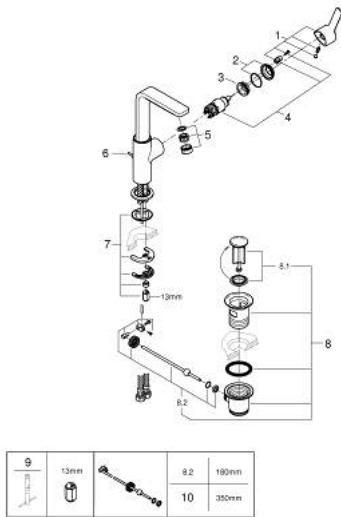

23 296 001 **LINEARE SINGLE-LEVER BASIN MIXER 1/2"**
L-SIZE

PRODUCT DESCRIPTION

- Colour: chrome
- single hole installation
- metal lever
- GROHE SilkMove 28 mm ceramic cartridge
- with temperature limiter
- GROHE LongLife finish
- AquaCalibrator
- maximum flow rate (at 3 bar): 5 l/min
- SpeedClean Mousseur
- FastFixation Plus installation system
- swivel spout with mousseur and stop limiter
- pop-up waste set 1 1/4"
- flexible connection hoses
- minimum pressure 1,0 bar

23 296 001 **LINEARE SINGLE-LEVER BASIN MIXER 1/2"**
L-SIZE

SPARE PARTS, July 2016 – now

- 1: Lever (Spare part-nr. 46984000)
- 2: Shield (Spare part-nr. 46581000)
- 3: Fitting ring (Spare part-nr. 07419000)
- 4: Cartridge (Spare part-nr. 46580000)
- 5: Mousseur (Spare part-nr. 48159000)
- 6: Pop-up rod (Spare part-nr. 46739000)
- 7: Shank mounting kit (Spare part-nr. 46645000)
- 8: Pop-up waste set 1 1/4" (Spare part-nr. 28910000)
- 8.1: Plug (Spare part-nr. 07182000)
- 8.2: Eccentric rod (Spare part-nr. 07052000)
- 9: Mounting wrench (Spare part-nr. 19017000)*
- 10: Eccentric rod (Spare part-nr. 07341000)*