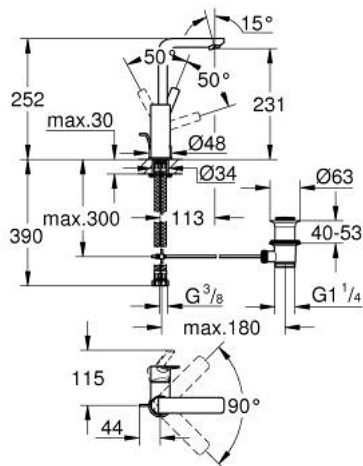

23 296 001 **LINEARE SINGLE-LEVER BASIN MIXER 1/2"**
L-SIZE

PRODUCT DESCRIPTION

- Colour: chrome
- single hole installation
- metal lever
- GROHE SilkMove 28 mm ceramic cartridge
- with temperature limiter
- GROHE LongLife finish
- AquaCalibrator
- maximum flow rate (at 3 bar): 5 l/min
- SpeedClean Mousseur
- FastFixation Plus installation system
- swivel spout with mousseur and stop limiter
- pop-up waste set 1 1/4"
- flexible connection hoses
- minimum pressure 1,0 bar

23 296 001 **LINEARE SINGLE-LEVER BASIN MIXER 1/2"**
L-SIZE

SPARE PARTS, July 2016 – now

- 1: Lever (Spare part-nr. 46984000)
- 2: Shield (Spare part-nr. 46581000)
- 3: Fitting ring (Spare part-nr. 07419000)
- 4: Cartridge (Spare part-nr. 46580000)
- 5: Mousseur (Spare part-nr. 48159000)
- 6: Pop-up rod (Spare part-nr. 46739000)
- 7: Shank mounting kit (Spare part-nr. 46645000)
- 8: Pop-up waste set 1 1/4" (Spare part-nr. 28910000)
- 8.1: Plug (Spare part-nr. 07182000)
- 8.2: Eccentric rod (Spare part-nr. 07052000)
- 9: Mounting wrench (Spare part-nr. 19017000)*
- 10: Eccentric rod (Spare part-nr. 07341000)*