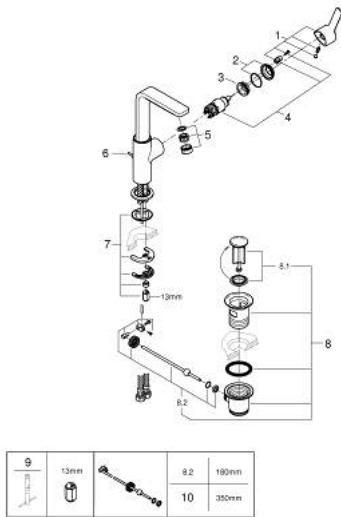

23 296 001 **LINEARE SINGLE-LEVER BASIN MIXER 1/2"**
L-SIZE

PRODUCT DESCRIPTION

- Colour: chrome
- single hole installation
- metal lever
- GROHE SilkMove 28 mm ceramic cartridge
- with temperature limiter
- GROHE LongLife finish
- GROHE EcoJoy - less water, perfect flow
- maximum flow rate (at 3 bar): 5 l/min
- SpeedClean Mousseur
- GROHE FastFixation Plus installation system
- swivel spout with mousseur and stop limiter
- pop-up waste set 1 1/4"
- flexible connection hoses
- minimum pressure 1,0 bar

23 296 001 **LINEARE SINGLE-LEVER BASIN MIXER 1/2"**
L-SIZE

SPARE PARTS, July 2016 – now

- 1: Lever (Spare part-nr. 46984000)
- 2: Shield (Spare part-nr. 46581000)
- 3: Fitting ring (Spare part-nr. 07419000)
- 4: Cartridge (Spare part-nr. 46580000)
- 5: Mousseur (Spare part-nr. 48159000)
- 6: Pop-up rod (Spare part-nr. 46739000)
- 7: Shank mounting kit (Spare part-nr. 46645000)
- 8: Pop-up waste set 1 1/4" (Spare part-nr. 28910000)
- 8.1: Plug (Spare part-nr. 07182000)
- 8.2: Eccentric rod (Spare part-nr. 07052000)
- 9: Mounting wrench (Spare part-nr. 19017000)*
- 10: Eccentric rod (Spare part-nr. 07341000)*