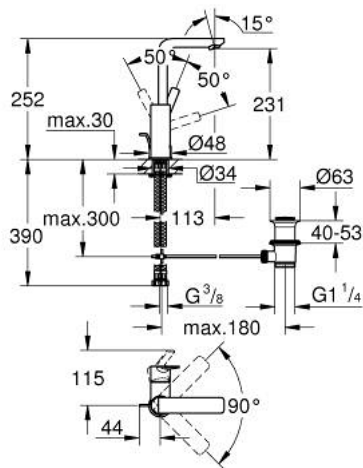

23 296 001 **LINEARE SINGLE-LEVER BASIN MIXER 1/2"**
L-SIZE

PRODUCT DESCRIPTION

- Colour: chrome
- single hole installation
- metal lever
- GROHE SilkMove 28 mm ceramic cartridge
- with temperature limiter
- GROHE LongLife finish
- GROHE EcoJoy - less water, perfect flow
- maximum flow rate (at 3 bar): 5 l/min
- SpeedClean Mousseur
- GROHE FastFixation Plus installation system
- swivel spout with mousseur and stop limiter
- pop-up waste set 1 1/4"
- flexible connection hoses
- minimum pressure 1,0 bar

23 296 001 **LINEARE SINGLE-LEVER BASIN MIXER 1/2"**
L-SIZE

SPARE PARTS, July 2016 – now

- 1: Lever (Spare part-nr. 46984000)
- 2: Shield (Spare part-nr. 46581000)
- 3: Fitting ring (Spare part-nr. 07419000)
- 4: Cartridge (Spare part-nr. 46580000)
- 5: Mousseur (Spare part-nr. 48159000)
- 6: Pop-up rod (Spare part-nr. 46739000)
- 7: Shank mounting kit (Spare part-nr. 46645000)
- 8: Pop-up waste set 1 1/4" (Spare part-nr. 28910000)
- 8.1: Plug (Spare part-nr. 07182000)
- 8.2: Eccentric rod (Spare part-nr. 07052000)
- 9: Mounting wrench (Spare part-nr. 19017000)*
- 10: Eccentric rod (Spare part-nr. 07341000)*