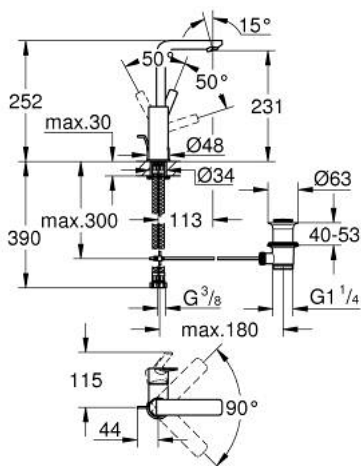

23 296 001 LINEARE SINGLE-LEVER BASIN MIXER 1/2" L-SIZE

PRODUCT DESCRIPTION

- Colour: chrome
- single hole installation
- metal lever
- GROHE SilkMove 28 mm ceramic cartridge
- with temperature limiter
- GROHE LongLife finish
- AquaCalibrator
- maximum flow rate (at 3 bar): 5 l/min
- SpeedClean mousseur
- FastFixation Plus installation system
- swivel spout with mousseur and stop limiter
- pop-up waste set 1 1/4"
- flexible connection hoses
- min. recommended pressure 1.0 bar

23 296 001 LINEARE SINGLE-LEVER BASIN MIXER 1/2" L-SIZE

SPARE PARTS, 7月 2016 – now

- 1: Lever (Spare part-nr. 46984000)
 - 2: Cap (Spare part-nr. 46581000)
 - 3: Fitting ring (Spare part-nr. 07419000)
 - 4: Cartridge (Spare part-nr. 46580000)
 - 5: Mousseur (Spare part-nr. 48159000)
 - 6: Pop-up rod (Spare part-nr. 46739000)
 - 7: Shank mounting kit (Spare part-nr. 46645000)
 - 8: Waste set 1 1/4" (Spare part-nr. 28910000)
 - 8.1: Plug (Spare part-nr. 07182000)
 - 8.2: Eccentric rod (Spare part-nr. 07052000)
 - 9: Mounting wrench (Spare part-nr. 19017000)*
 - 10: Eccentric rod (Spare part-nr. 07341000)*
- * Optional accessories