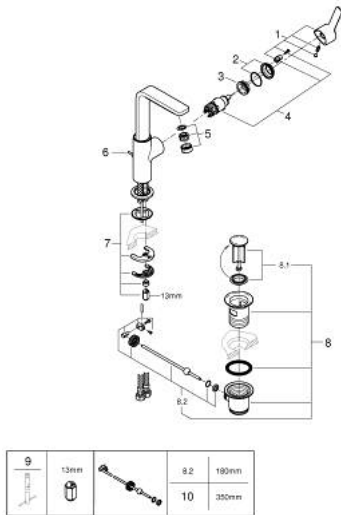

23 296 001 LINEARE SINGLE-LEVER BASIN MIXER 1/2" L-SIZE

PRODUCT DESCRIPTION

- Colour: chrome
- single hole installation
- metal lever
- GROHE SilkMove 28 mm ceramic cartridge
- with temperature limiter
- GROHE LongLife finish
- AquaCalibrator
- maximum flow rate (at 3 bar): 5 l/min
- SpeedClean mousseur
- FastFixation Plus installation system
- swivel spout with mousseur and stop limiter
- pop-up waste set 1 1/4"
- flexible connection hoses
- min. recommended pressure 1.0 bar

23 296 001 LINEARE SINGLE-LEVER BASIN MIXER 1/2" L-SIZE

SPARE PARTS, 7月 2016 – now

- 1: Lever (Spare part-nr. 46984000)
 - 2: Cap (Spare part-nr. 46581000)
 - 3: Fitting ring (Spare part-nr. 07419000)
 - 4: Cartridge (Spare part-nr. 46580000)
 - 5: Mousseur (Spare part-nr. 48159000)
 - 6: Pop-up rod (Spare part-nr. 46739000)
 - 7: Shank mounting kit (Spare part-nr. 46645000)
 - 8: Waste set 1 1/4" (Spare part-nr. 28910000)
 - 8.1: Plug (Spare part-nr. 07182000)
 - 8.2: Eccentric rod (Spare part-nr. 07052000)
 - 9: Mounting wrench (Spare part-nr. 19017000)*
 - 10: Eccentric rod (Spare part-nr. 07341000)*
- * Optional accessories