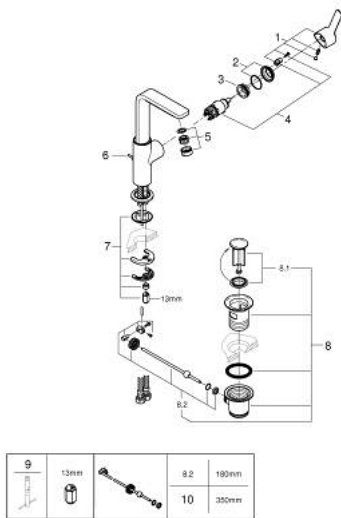

## 23 296 001 LINEARE SINGLE-LEVER BASIN MIXER 1/2" L-SIZE

### PRODUCT DESCRIPTION

- Colour: chrome
- single hole installation
- metal lever
- GROHE SilkMove 28 mm ceramic cartridge
- with temperature limiter
- GROHE LongLife finish
- GROHE EcoJoy - Less water, perfect flow
- maximum flow rate (at 3 bar): 5 l/min
- SpeedClean mousseur
- GROHE FastFixation Plus installation system
- swivel spout with mousseur and stop limiter
- pop-up waste set 1 1/4"
- flexible connection hoses
- min. recommended pressure 1.0 bar

### SPARE PARTS, 7月 2016 – now

- 1: Lever (Spare part-nr. 46984000)
  - 2: Cap (Spare part-nr. 46581000)
  - 3: Fitting ring (Spare part-nr. 07419000)
  - 4: Cartridge (Spare part-nr. 46580000)
  - 5: Mousseur (Spare part-nr. 48159000)
  - 6: Pop-up rod (Spare part-nr. 46739000)
  - 7: Shank mounting kit (Spare part-nr. 46645000)
  - 8: Waste set 1 1/4" (Spare part-nr. 28910000)
  - 8.1: Plug (Spare part-nr. 07182000)
  - 8.2: Eccentric rod (Spare part-nr. 07052000)
  - 9: Mounting wrench (Spare part-nr. 19017000)\*
  - 10: Eccentric rod (Spare part-nr. 07341000)\*
- \* Optional accessories