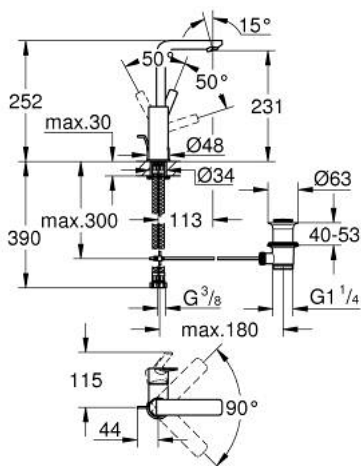

## 23 296 001 LINEARE SINGLE-LEVER BASIN MIXER 1/2" L-SIZE

### PRODUCT DESCRIPTION

- Colour: chrome
- single hole installation
- metal lever
- GROHE SilkMove 28 mm ceramic cartridge
- with temperature limiter
- GROHE LongLife finish
- GROHE EcoJoy - Less water, perfect flow
- maximum flow rate (at 3 bar): 5 l/min
- SpeedClean mousseur
- GROHE FastFixation Plus installation system
- swivel spout with mousseur and stop limiter
- pop-up waste set 1 1/4"
- flexible connection hoses
- min. recommended pressure 1.0 bar

### SPARE PARTS, 7月 2016 – now

- 1: Lever (Spare part-nr. 46984000)
  - 2: Cap (Spare part-nr. 46581000)
  - 3: Fitting ring (Spare part-nr. 07419000)
  - 4: Cartridge (Spare part-nr. 46580000)
  - 5: Mousseur (Spare part-nr. 48159000)
  - 6: Pop-up rod (Spare part-nr. 46739000)
  - 7: Shank mounting kit (Spare part-nr. 46645000)
  - 8: Waste set 1 1/4" (Spare part-nr. 28910000)
  - 8.1: Plug (Spare part-nr. 07182000)
  - 8.2: Eccentric rod (Spare part-nr. 07052000)
  - 9: Mounting wrench (Spare part-nr. 19017000)\*
  - 10: Eccentric rod (Spare part-nr. 07341000)\*
- \* Optional accessories