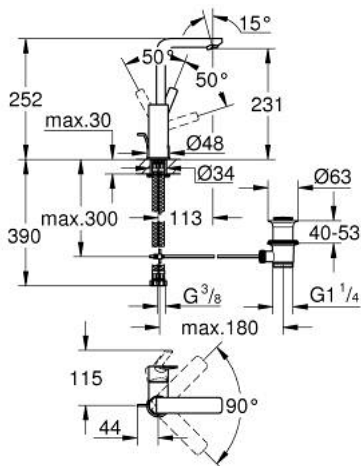

23 296 AL1 LINEARE SINGLE-LEVER BASIN MIXER 1/2" L-SIZE

PRODUCT DESCRIPTION

- Colour: brushed hard graphite
- single hole installation
- metal lever
- GROHE SilkMove 28 mm ceramic cartridge
- with temperature limiter
- GROHE LongLife finish
- AquaCalibrator
- maximum flow rate (at 3 bar): 5 l/min
- SpeedClean Mousseur
- FastFixation Plus installation system
- swivel spout with mousseur and stop limiter
- pop-up waste set 1 1/4"
- flexible connection hoses
- minimum pressure 1,0 bar

23 296 AL1 LINEARE SINGLE-LEVER BASIN MIXER 1/2" L-SIZE

SPARE PARTS, March 2019 – now

- 1: Lever (Spare part-nr. 46984AL0)
- 2: Shield (Spare part-nr. 46581AL0)
- 3: Fitting ring (Spare part-nr. 07419000)
- 4: Cartridge (Spare part-nr. 46580000)
- 5: Mousseur (Spare part-nr. 48159AL0)
- 6: Pop-up rod (Spare part-nr. 46739AL0)
- 7: Shank mounting kit (Spare part-nr. 46645000)
- 8: Pop-up waste set 1 1/4" (Spare part-nr. 28910AL0)
- 9: Mounting wrench (Spare part-nr. 19017000)*
- 10: Eccentric rod (Spare part-nr. 07341000)*