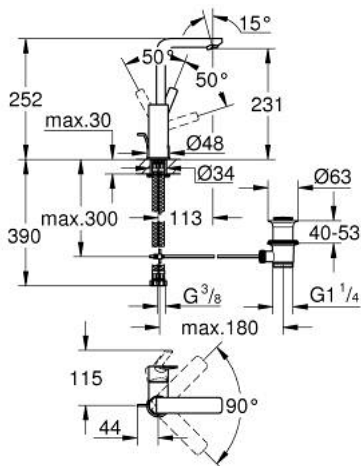

23 296 AL1 LINEARE SINGLE-LEVER BASIN MIXER 1/2" L-SIZE

PRODUCT DESCRIPTION

- Colour: brushed hard graphite
- single hole installation
- metal lever
- GROHE SilkMove 28 mm ceramic cartridge
- with temperature limiter
- GROHE LongLife finish
- GROHE EcoJoy - less water, perfect flow
- maximum flow rate (at 3 bar): 5 l/min
- SpeedClean Mousseur
- GROHE FastFixation Plus installation system
- swivel spout with mousseur and stop limiter
- pop-up waste set 1 1/4"
- flexible connection hoses
- minimum pressure 1,0 bar

23 296 AL1 LINEARE SINGLE-LEVER BASIN MIXER 1/2" L-SIZE

SPARE PARTS, March 2019 – now

- 1: Lever (Spare part-nr. 46984AL0)
- 2: Shield (Spare part-nr. 46581AL0)
- 3: Fitting ring (Spare part-nr. 07419000)
- 4: Cartridge (Spare part-nr. 46580000)
- 5: Mousseur (Spare part-nr. 48159AL0)
- 6: Pop-up rod (Spare part-nr. 46739AL0)
- 7: Shank mounting kit (Spare part-nr. 46645000)
- 8: Pop-up waste set 1 1/4" (Spare part-nr. 28910AL0)
- 9: Mounting wrench (Spare part-nr. 19017000)*
- 10: Eccentric rod (Spare part-nr. 07341000)*