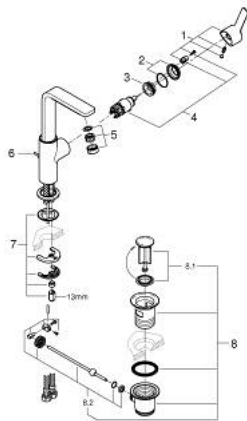

23 296 AL1 LINEARE SINGLE-LEVER BASIN MIXER 1/2" L-SIZE

PRODUCT DESCRIPTION

- Colour: brushed hard graphite
- single hole installation
- metal lever
- GROHE SilkMove 28 mm ceramic cartridge
- with temperature limiter
- GROHE LongLife finish
- AquaCalibrator
- maximum flow rate (at 3 bar): 5 l/min
- SpeedClean Mousseur
- FastFixation Plus installation system
- swivel spout with mousseur and stop limiter
- pop-up waste set 1 1/4"
- flexible connection hoses
- minimum pressure 1,0 bar

23 296 AL1 LINEARE SINGLE-LEVER BASIN MIXER 1/2" L-SIZE

SPARE PARTS, March 2019 – now

- 1: Lever (Spare part-nr. 46984AL0)
- 2: Shield (Spare part-nr. 46581AL0)
- 3: Fitting ring (Spare part-nr. 07419000)
- 4: Cartridge (Spare part-nr. 46580000)
- 5: Mousseur (Spare part-nr. 48159AL0)
- 6: Pop-up rod (Spare part-nr. 46739AL0)
- 7: Shank mounting kit (Spare part-nr. 46645000)
- 8: Pop-up waste set 1 1/4" (Spare part-nr. 28910AL0)
- 9: Mounting wrench (Spare part-nr. 19017000)*
- 10: Eccentric rod (Spare part-nr. 07341000)*