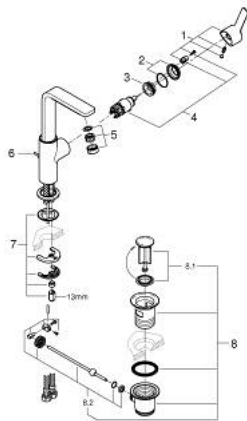

23 296 AL1 LINEARE SINGLE-LEVER BASIN MIXER 1/2" L-SIZE

PRODUCT DESCRIPTION

- Colour: brushed hard graphite
- single hole installation
- metal lever
- GROHE SilkMove 28 mm ceramic cartridge
- with temperature limiter
- GROHE LongLife finish
- GROHE EcoJoy - less water, perfect flow
- maximum flow rate (at 3 bar): 5 l/min
- SpeedClean Mousseur
- GROHE FastFixation Plus installation system
- swivel spout with mousseur and stop limiter
- pop-up waste set 1 1/4"
- flexible connection hoses
- minimum pressure 1,0 bar

23 296 AL1 LINEARE SINGLE-LEVER BASIN MIXER 1/2" L-SIZE

SPARE PARTS, March 2019 – now

- 1: Lever (Spare part-nr. 46984AL0)
- 2: Shield (Spare part-nr. 46581AL0)
- 3: Fitting ring (Spare part-nr. 07419000)
- 4: Cartridge (Spare part-nr. 46580000)
- 5: Mousseur (Spare part-nr. 48159AL0)
- 6: Pop-up rod (Spare part-nr. 46739AL0)
- 7: Shank mounting kit (Spare part-nr. 46645000)
- 8: Pop-up waste set 1 1/4" (Spare part-nr. 28910AL0)
- 9: Mounting wrench (Spare part-nr. 19017000)*
- 10: Eccentric rod (Spare part-nr. 07341000)*