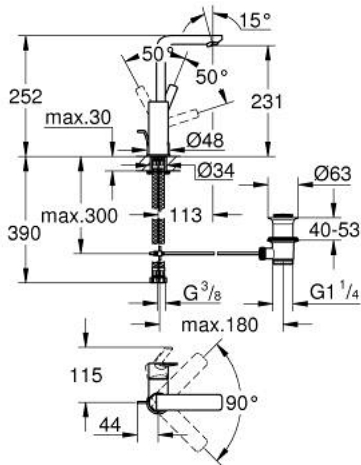

23 296 DC1 LINEARE SINGLE-LEVER BASIN MIXER 1/2" L-SIZE

PRODUCT DESCRIPTION

- Colour: Supersteel
- single hole installation
- metal lever
- GROHE SilkMove 28 mm ceramic cartridge
- with temperature limiter
- GROHE LongLife finish
- GROHE EcoJoy - less water, perfect flow
- maximum flow rate (at 3 bar): 5 l/min
- SpeedClean Mousseur
- GROHE FastFixation Plus installation system
- swivel spout with mousseur and stop limiter
- pop-up waste set 1 1/4"
- flexible connection hoses
- minimum pressure 1,0 bar

23 296 DC1 LINEARE SINGLE-LEVER BASIN MIXER 1/2" L-SIZE

SPARE PARTS, September 2016 – now

- 1: Lever (Spare part-nr. 46984DC0)
- 2: Shield (Spare part-nr. 46581DC0)
- 3: Fitting ring (Spare part-nr. 07419000)
- 4: Cartridge (Spare part-nr. 46580000)
- 5: Mousseur (Spare part-nr. 48159DC0)
- 6: Pop-up rod (Spare part-nr. 46739EN0)
- 7: Shank mounting kit (Spare part-nr. 46645000)
- 8: Pop-up waste set 1 1/4" (Spare part-nr. 28910DC0)
- 9: Mounting wrench (Spare part-nr. 19017000)*
- 10: Eccentric rod (Spare part-nr. 07341000)*