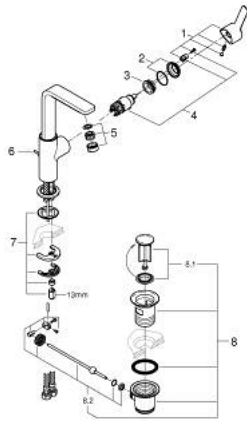

23 296 DC1 LINEARE SINGLE-LEVER BASIN MIXER 1/2" L-SIZE

PRODUCT DESCRIPTION

- Colour: Supersteel
- single hole installation
- metal lever
- GROHE SilkMove 28 mm ceramic cartridge
- with temperature limiter
- GROHE LongLife finish
- GROHE EcoJoy - less water, perfect flow
- maximum flow rate (at 3 bar): 5 l/min
- SpeedClean Mousseur
- GROHE FastFixation Plus installation system
- swivel spout with mousseur and stop limiter
- pop-up waste set 1 1/4"
- flexible connection hoses
- minimum pressure 1,0 bar

23 296 DC1 LINEARE SINGLE-LEVER BASIN MIXER 1/2" L-SIZE

SPARE PARTS, September 2016 – now

- 1: Lever (Spare part-nr. 46984DC0)
- 2: Shield (Spare part-nr. 46581DC0)
- 3: Fitting ring (Spare part-nr. 07419000)
- 4: Cartridge (Spare part-nr. 46580000)
- 5: Mousseur (Spare part-nr. 48159DC0)
- 6: Pop-up rod (Spare part-nr. 46739EN0)
- 7: Shank mounting kit (Spare part-nr. 46645000)
- 8: Pop-up waste set 1 1/4" (Spare part-nr. 28910DC0)
- 9: Mounting wrench (Spare part-nr. 19017000)*
- 10: Eccentric rod (Spare part-nr. 07341000)*