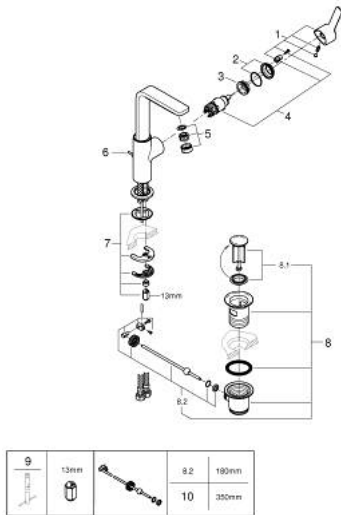

23 296 DC1 LINEARE SINGLE-LEVER BASIN MIXER 1/2" L-SIZE

PRODUCT DESCRIPTION

- Colour: supersteel
- single hole installation
- metal lever
- GROHE SilkMove 28 mm ceramic cartridge
- with temperature limiter
- GROHE LongLife finish
- GROHE EcoJoy - Less water, perfect flow
- maximum flow rate (at 3 bar): 5 l/min
- SpeedClean mousseur
- GROHE FastFixation Plus installation system
- swivel spout with mousseur and stop limiter
- pop-up waste set 1 1/4"
- flexible connection hoses
- min. recommended pressure 1.0 bar

23 296 DC1 LINEARE SINGLE-LEVER BASIN MIXER 1/2" L-SIZE

SPARE PARTS, 9月 2016 – now

- 1: Lever (Spare part-nr. 46984DC0)
- 2: Cap (Spare part-nr. 46581DC0)
- 3: Fitting ring (Spare part-nr. 07419000)
- 4: Cartridge (Spare part-nr. 46580000)
- 5: Mousseur (Spare part-nr. 48159DC0)
- 6: Pop-up rod (Spare part-nr. 46739EN0)
- 7: Shank mounting kit (Spare part-nr. 46645000)
- 8: Waste set 1 1/4" (Spare part-nr. 28910DC0)
- 9: Mounting wrench (Spare part-nr. 19017000)*
- 10: Eccentric rod (Spare part-nr. 07341000)*