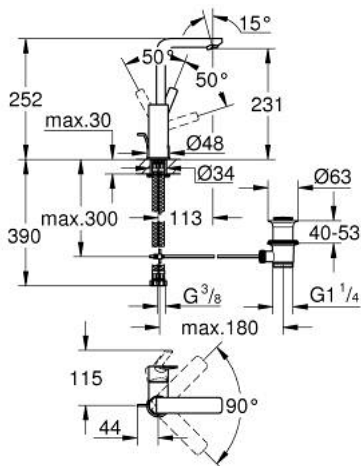

23 296 DC1 LINEARE SINGLE-LEVER BASIN MIXER 1/2" L-SIZE

PRODUCT DESCRIPTION

- Colour: supersteel
- single hole installation
- metal lever
- GROHE SilkMove 28 mm ceramic cartridge
- with temperature limiter
- GROHE LongLife finish
- GROHE EcoJoy - Less water, perfect flow
- maximum flow rate (at 3 bar): 5 l/min
- SpeedClean mousseur
- GROHE FastFixation Plus installation system
- swivel spout with mousseur and stop limiter
- pop-up waste set 1 1/4"
- flexible connection hoses
- min. recommended pressure 1.0 bar

23 296 DC1 LINEARE SINGLE-LEVER BASIN MIXER 1/2" L-SIZE

SPARE PARTS, 9月 2016 – now

- 1: Lever (Spare part-nr. 46984DC0)
- 2: Cap (Spare part-nr. 46581DC0)
- 3: Fitting ring (Spare part-nr. 07419000)
- 4: Cartridge (Spare part-nr. 46580000)
- 5: Mousseur (Spare part-nr. 48159DC0)
- 6: Pop-up rod (Spare part-nr. 46739EN0)
- 7: Shank mounting kit (Spare part-nr. 46645000)
- 8: Waste set 1 1/4" (Spare part-nr. 28910DC0)
- 9: Mounting wrench (Spare part-nr. 19017000)*
- 10: Eccentric rod (Spare part-nr. 07341000)*