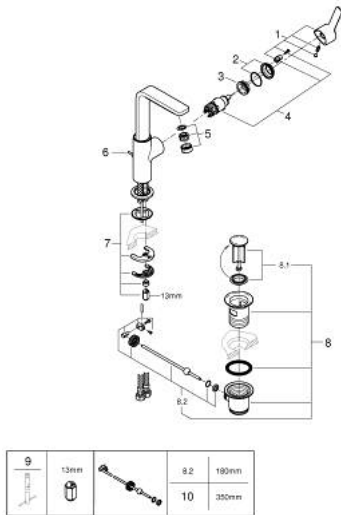

## 23 296 DC1 LINEARE SINGLE-LEVER BASIN MIXER 1/2" L-SIZE

### PRODUCT DESCRIPTION

- Colour: supersteel
- single hole installation
- metal lever
- GROHE SilkMove 28 mm ceramic cartridge
- with temperature limiter
- GROHE LongLife finish
- AquaCalibrator
- maximum flow rate (at 3 bar): 5 l/min
- SpeedClean mousseur
- FastFixation Plus installation system
- swivel spout with mousseur and stop limiter
- pop-up waste set 1 1/4"
- flexible connection hoses
- min. recommended pressure 1.0 bar

### SPARE PARTS, 9月 2016 – now

- 1: Lever (Spare part-nr. 46984DC0)
- 2: Cap (Spare part-nr. 46581DC0)
- 3: Fitting ring (Spare part-nr. 07419000)
- 4: Cartridge (Spare part-nr. 46580000)
- 5: Mousseur (Spare part-nr. 48159DC0)
- 6: Pop-up rod (Spare part-nr. 46739EN0)
- 7: Shank mounting kit (Spare part-nr. 46645000)
- 8: Waste set 1 1/4" (Spare part-nr. 28910DC0)
- 9: Mounting wrench (Spare part-nr. 19017000)\*
- 10: Eccentric rod (Spare part-nr. 07341000)\*