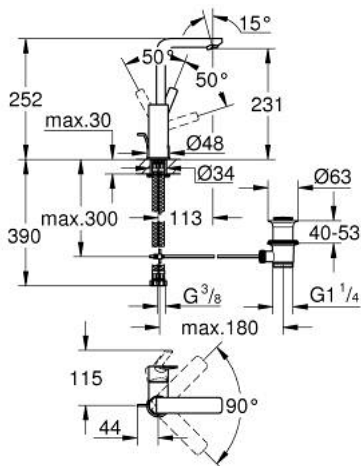

## 23 296 DC1 LINEARE SINGLE-LEVER BASIN MIXER 1/2" L-SIZE

### PRODUCT DESCRIPTION

- Colour: supersteel
- single hole installation
- metal lever
- GROHE SilkMove 28 mm ceramic cartridge
- with temperature limiter
- GROHE LongLife finish
- AquaCalibrator
- maximum flow rate (at 3 bar): 5 l/min
- SpeedClean mousseur
- FastFixation Plus installation system
- swivel spout with mousseur and stop limiter
- pop-up waste set 1 1/4"
- flexible connection hoses
- min. recommended pressure 1.0 bar

### SPARE PARTS, 9月 2016 – now

- 1: Lever (Spare part-nr. 46984DC0)
- 2: Cap (Spare part-nr. 46581DC0)
- 3: Fitting ring (Spare part-nr. 07419000)
- 4: Cartridge (Spare part-nr. 46580000)
- 5: Mousseur (Spare part-nr. 48159DC0)
- 6: Pop-up rod (Spare part-nr. 46739EN0)
- 7: Shank mounting kit (Spare part-nr. 46645000)
- 8: Waste set 1 1/4" (Spare part-nr. 28910DC0)
- 9: Mounting wrench (Spare part-nr. 19017000)\*
- 10: Eccentric rod (Spare part-nr. 07341000)\*