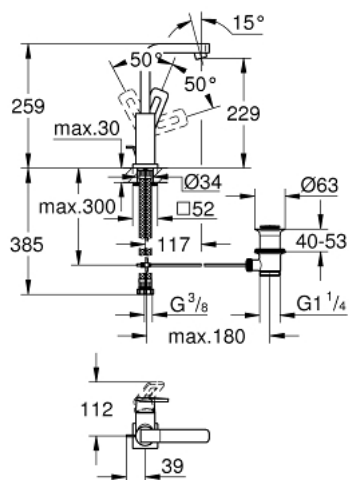

23 297 000 **QUADRA SINGLE-LEVER BASIN MIXER 1/2"**
L-SIZE

PRODUCT DESCRIPTION

- Colour: chrome
- single hole installation
- GROHE SilkMove 28 mm ceramic cartridge
- GROHE LongLife finish
- GROHE FastFixationInstallation system
- cast spout with mousseur
- pop-up waste set 1 1/4"
- flexible connection hoses
- covered lever fixing
- minimum pressure 1,0 bar

23 297 000 **QUADRA SINGLE-LEVER BASIN MIXER 1/2"**
L-SIZE

SPARE PARTS, August 2016 – now

- 1: Lever (Spare part-nr. 46638000)
- 2: Shield (Spare part-nr. 46581000)
- 3: Fitting ring (Spare part-nr. 07419000)
- 4: Cartridge (Spare part-nr. 46580000)
- 5: Pop-up rod (Spare part-nr. 46739000)
- 6: Mousseur (Spare part-nr. 06574000)
- 7: Shank mounting kit (Spare part-nr. 46671000)
- 8: Pop-up waste set 1 1/4" (Spare part-nr. 28910000)
- 8.1: Plug (Spare part-nr. 07182000)
- 8.2: Eccentric rod (Spare part-nr. 07052000)
- 9: Connection hose (Spare part-nr. 46255000)
- 10: Mounting wrench (Spare part-nr. 19017000)*
- 11: Eccentric rod (Spare part-nr. 07341000)*