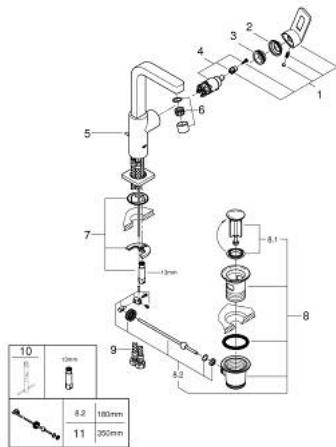

23 297 000 **QUADRA SINGLE-LEVER BASIN MIXER 1/2"**
L-SIZE

PRODUCT DESCRIPTION

- Colour: chrome
- single hole installation
- GROHE SilkMove 28 mm ceramic cartridge
- GROHE LongLife finish
- GROHE FastFixationInstallation system
- cast spout with mousseur
- pop-up waste set 1 1/4"
- flexible connection hoses
- covered lever fixing
- minimum pressure 1,0 bar

23 297 000 **QUADRA SINGLE-LEVER BASIN MIXER 1/2"**
L-SIZE

SPARE PARTS, August 2016 – now

- 1: Lever (Spare part-nr. 46638000)
- 2: Shield (Spare part-nr. 46581000)
- 3: Fitting ring (Spare part-nr. 07419000)
- 4: Cartridge (Spare part-nr. 46580000)
- 5: Pop-up rod (Spare part-nr. 46739000)
- 6: Mousseur (Spare part-nr. 06574000)
- 7: Shank mounting kit (Spare part-nr. 46671000)
- 8: Pop-up waste set 1 1/4" (Spare part-nr. 28910000)
- 8.1: Plug (Spare part-nr. 07182000)
- 8.2: Eccentric rod (Spare part-nr. 07052000)
- 9: Connection hose (Spare part-nr. 46255000)
- 10: Mounting wrench (Spare part-nr. 19017000)*
- 11: Eccentric rod (Spare part-nr. 07341000)*