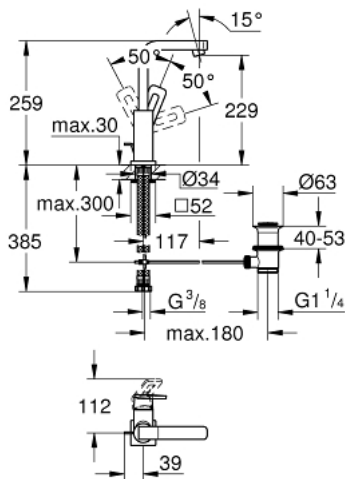

23 297 000 **QUADRA SINGLE-LEVER BASIN MIXER 1/2"** **L-SIZE**

PRODUCT DESCRIPTION

- Colour: chrome
- single hole installation
- GROHE SilkMove 28 mm ceramic cartridge
- GROHE LongLife finish
- GROHE FastFixation installation system
- cast spout with mousseur
- pop-up waste set 1 1/4"
- flexible connection hoses
- covered lever fixing
- min. recommended pressure 1.0 bar

23 297 000 **QUADRA SINGLE-LEVER BASIN MIXER 1/2"** **L-SIZE**

SPARE PARTS, 8月 2016 – now

- 1: Lever (Spare part-nr. 46638000)
 - 2: Cap (Spare part-nr. 46581000)
 - 3: Fitting ring (Spare part-nr. 07419000)
 - 4: Cartridge (Spare part-nr. 46580000)
 - 5: Pop-up rod (Spare part-nr. 46739000)
 - 6: Mousseur (Spare part-nr. 06574000)
 - 7: Shank mounting kit (Spare part-nr. 46671000)
 - 8: Waste set 1 1/4" (Spare part-nr. 28910000)
 - 8.1: Plug (Spare part-nr. 07182000)
 - 8.2: Eccentric rod (Spare part-nr. 07052000)
 - 9: Connection hose (Spare part-nr. 46255000)
 - 10: Mounting wrench (Spare part-nr. 19017000)*
 - 11: Eccentric rod (Spare part-nr. 07341000)*
- * Optional accessories