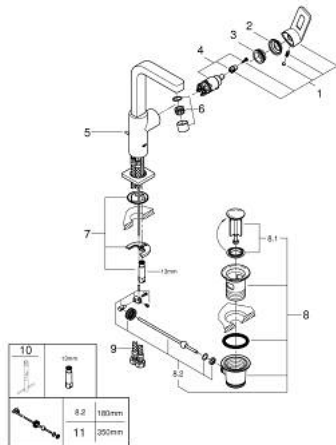

23 297 000 **QUADRA SINGLE-LEVER BASIN MIXER 1/2"** **L-SIZE**

PRODUCT DESCRIPTION

- Colour: chrome
- single hole installation
- GROHE SilkMove 28 mm ceramic cartridge
- GROHE LongLife finish
- GROHE FastFixation installation system
- cast spout with mousseur
- pop-up waste set 1 1/4"
- flexible connection hoses
- covered lever fixing
- min. recommended pressure 1.0 bar

23 297 000 **QUADRA SINGLE-LEVER BASIN MIXER 1/2"** **L-SIZE**

SPARE PARTS, 8月 2016 – now

- 1: Lever (Spare part-nr. 46638000)
 - 2: Cap (Spare part-nr. 46581000)
 - 3: Fitting ring (Spare part-nr. 07419000)
 - 4: Cartridge (Spare part-nr. 46580000)
 - 5: Pop-up rod (Spare part-nr. 46739000)
 - 6: Mousseur (Spare part-nr. 06574000)
 - 7: Shank mounting kit (Spare part-nr. 46671000)
 - 8: Waste set 1 1/4" (Spare part-nr. 28910000)
 - 8.1: Plug (Spare part-nr. 07182000)
 - 8.2: Eccentric rod (Spare part-nr. 07052000)
 - 9: Connection hose (Spare part-nr. 46255000)
 - 10: Mounting wrench (Spare part-nr. 19017000)*
 - 11: Eccentric rod (Spare part-nr. 07341000)*
- * Optional accessories