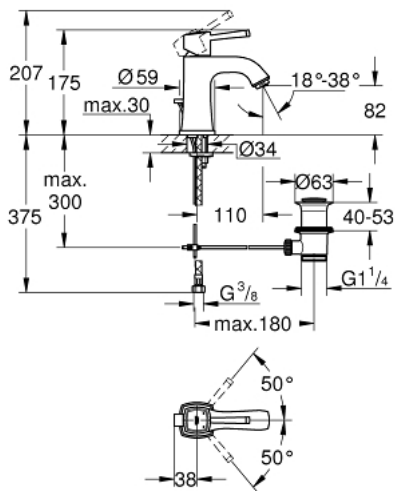

23 303 000 **GRANDERA SINGLE-LEVER BASIN MIXER 1/2"**
M-SIZE

PRODUCT DESCRIPTION

- Colour: chrome
- single hole installation
- GROHE SilkMove 28 mm ceramic cartridge
- temperature limiter
- GROHE LongLife finish
- GROHE EcoJoy - less water, perfect flow
- GROHE FastFixationInstallation system
- GROHE AquaGuide adjustable mousseur 5.7 l/min
- pop-up waste set 1 1/4"
- flexible connection hoses
- minimum pressure 1,0 bar

23 303 000 **GRANDERA SINGLE-LEVER BASIN MIXER 1/2"**
M-SIZE

SPARE PARTS, January 2012 – now

- 1: Lever (Spare part-nr. 46836000)
 - 2: Fitting ring (Spare part-nr. 46715000)
 - 3: Cartridge (Spare part-nr. 46580000)
 - 4: Flow straightener (Spare part-nr. 46837000)
 - 5: Pop-up rod (Spare part-nr. 46787000)
 - 6: Shank mounting kit (Spare part-nr. 46671000)
 - 7: Pop-up waste set 1 1/4" (Spare part-nr. 28910000)
 - 7.1: Plug (Spare part-nr. 07182000)
 - 7.2: Eccentric rod (Spare part-nr. 07052000)
 - 8: Mounting wrench (Spare part-nr. 19017000)*
 - 9: Eccentric rod (Spare part-nr. 07341000)*
- * Optional accessories