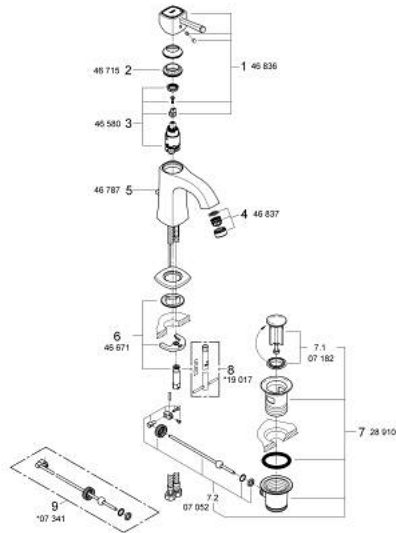

23 303 000 **GRANDERA SINGLE-LEVER BASIN MIXER 1/2"**
M-SIZE

PRODUCT DESCRIPTION

- Colour: chrome
- single hole installation
- GROHE SilkMove 28 mm ceramic cartridge
- temperature limiter
- GROHE LongLife finish
- GROHE EcoJoy - less water, perfect flow
- GROHE FastFixationInstallation system
- GROHE AquaGuide adjustable mousseur 5.7 l/min
- pop-up waste set 1 1/4"
- flexible connection hoses
- minimum pressure 1,0 bar

23 303 000 **GRANDERA SINGLE-LEVER BASIN MIXER 1/2"**
M-SIZE

SPARE PARTS, January 2012 – now

- 1: Lever (Spare part-nr. 46836000)
 - 2: Fitting ring (Spare part-nr. 46715000)
 - 3: Cartridge (Spare part-nr. 46580000)
 - 4: Flow straightener (Spare part-nr. 46837000)
 - 5: Pop-up rod (Spare part-nr. 46787000)
 - 6: Shank mounting kit (Spare part-nr. 46671000)
 - 7: Pop-up waste set 1 1/4" (Spare part-nr. 28910000)
 - 7.1: Plug (Spare part-nr. 07182000)
 - 7.2: Eccentric rod (Spare part-nr. 07052000)
 - 8: Mounting wrench (Spare part-nr. 19017000)*
 - 9: Eccentric rod (Spare part-nr. 07341000)*
- * Optional accessories