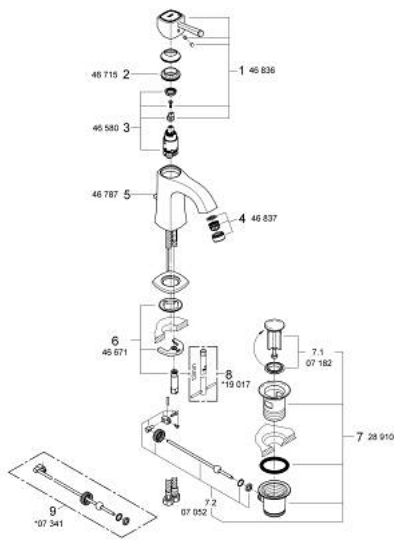

23 303 000 **GRANDERA SINGLE-LEVER BASIN MIXER 1/2"**
M-SIZE

PRODUCT DESCRIPTION

- Colour: chrome
- single hole installation
- GROHE SilkMove 28 mm ceramic cartridge
- temperature limiter
- GROHE LongLife finish
- GROHE EcoJoy - Less water, perfect flow
- GROHE FastFixation installation system
- GROHE AquaGuide adjustable mousseur 5.7 l/min
- pop-up waste set 1 1/4"
- flexible connection hoses
- min. recommended pressure 1.0 bar

23 303 000 GRANDERA SINGLE-LEVER BASIN MIXER 1/2" M-SIZE

SPARE PARTS, 1月 2012 – now

- 1: Lever (Spare part-nr. 46836000)
 - 2: Fitting ring (Spare part-nr. 46715000)
 - 3: Cartridge (Spare part-nr. 46580000)
 - 4: Flow straightener (Spare part-nr. 46837000)
 - 5: Pop-up rod (Spare part-nr. 46787000)
 - 6: Shank mounting kit (Spare part-nr. 46671000)
 - 7: Waste set 1 1/4" (Spare part-nr. 28910000)
 - 7.1: Plug (Spare part-nr. 07182000)
 - 7.2: Eccentric rod (Spare part-nr. 07052000)
 - 8: Mounting wrench (Spare part-nr. 19017000)*
 - 9: Eccentric rod (Spare part-nr. 07341000)*
- * Optional accessories