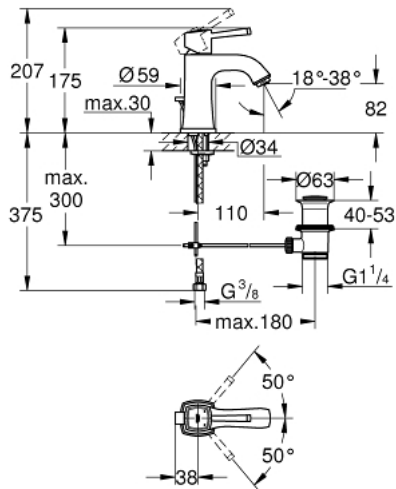

23 303 000 **GRANDERA SINGLE-LEVER BASIN MIXER 1/2"**
M-SIZE

PRODUCT DESCRIPTION

- Colour: chrome
- single hole installation
- GROHE SilkMove 28 mm ceramic cartridge
- temperature limiter
- GROHE LongLife finish
- GROHE EcoJoy - Less water, perfect flow
- GROHE FastFixation installation system
- GROHE AquaGuide adjustable mousseur 5.7 l/min
- pop-up waste set 1 1/4"
- flexible connection hoses
- min. recommended pressure 1.0 bar

23 303 000 GRANDERA SINGLE-LEVER BASIN MIXER 1/2" M-SIZE

SPARE PARTS, 1月 2012 – now

- 1: Lever (Spare part-nr. 46836000)
 - 2: Fitting ring (Spare part-nr. 46715000)
 - 3: Cartridge (Spare part-nr. 46580000)
 - 4: Flow straightener (Spare part-nr. 46837000)
 - 5: Pop-up rod (Spare part-nr. 46787000)
 - 6: Shank mounting kit (Spare part-nr. 46671000)
 - 7: Waste set 1 1/4" (Spare part-nr. 28910000)
 - 7.1: Plug (Spare part-nr. 07182000)
 - 7.2: Eccentric rod (Spare part-nr. 07052000)
 - 8: Mounting wrench (Spare part-nr. 19017000)*
 - 9: Eccentric rod (Spare part-nr. 07341000)*
- * Optional accessories