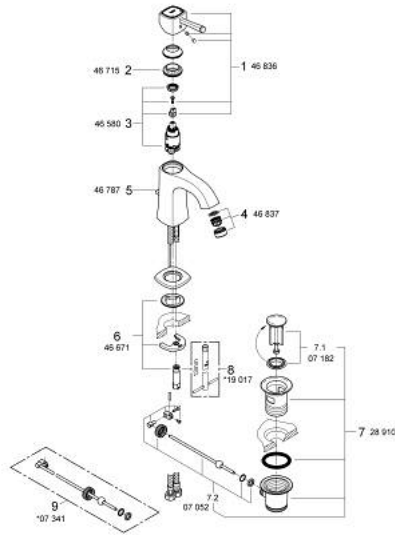

23 303 IG0 GRANDERA SINGLE-LEVER BASIN MIXER 1/2" M-SIZE

PRODUCT DESCRIPTION

- Colour: chrome/gold
- single hole installation
- GROHE SilkMove 28 mm ceramic cartridge
- temperature limiter
- GROHE LongLife finish
- GROHE EcoJoy - less water, perfect flow
- GROHE FastFixationInstallation system
- GROHE AquaGuide adjustable mousseur 5.7 l/min
- pop-up waste set 1 1/4"
- flexible connection hoses
- minimum pressure 1,0 bar

23 303 IG0 GRANDERA SINGLE-LEVER BASIN MIXER 1/2" M-SIZE

SPARE PARTS, January 2012 – now

- 1: Lever (Spare part-nr. 46836IG0)
 - 2: Fitting ring (Spare part-nr. 46715000)
 - 3: Cartridge (Spare part-nr. 46580000)
 - 4: Flow straightener (Spare part-nr. 46837G00)
 - 5: Pop-up rod (Spare part-nr. 46787000)
 - 6: Shank mounting kit (Spare part-nr. 46671000)
 - 7: Pop-up waste set 1 1/4" (Spare part-nr. 28910000)
 - 7.1: Plug (Spare part-nr. 07182000)
 - 7.2: Eccentric rod (Spare part-nr. 07052000)
 - 8: Mounting wrench (Spare part-nr. 19017000)*
 - 9: Eccentric rod (Spare part-nr. 07341000)*
- * Optional accessories