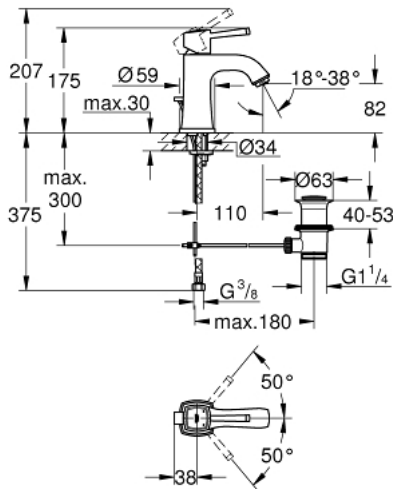

23 303 IG0 GRANDERA SINGLE-LEVER BASIN MIXER 1/2" M-SIZE

PRODUCT DESCRIPTION

- Colour: chrome/gold
- single hole installation
- GROHE SilkMove 28 mm ceramic cartridge
- temperature limiter
- GROHE LongLife finish
- GROHE EcoJoy - less water, perfect flow
- GROHE FastFixationInstallation system
- GROHE AquaGuide adjustable mousseur 5.7 l/min
- pop-up waste set 1 1/4"
- flexible connection hoses
- minimum pressure 1,0 bar

23 303 IG0 GRANDERA SINGLE-LEVER BASIN MIXER 1/2" M-SIZE

SPARE PARTS, January 2012 – now

- 1: Lever (Spare part-nr. 46836IG0)
 - 2: Fitting ring (Spare part-nr. 46715000)
 - 3: Cartridge (Spare part-nr. 46580000)
 - 4: Flow straightener (Spare part-nr. 46837G00)
 - 5: Pop-up rod (Spare part-nr. 46787000)
 - 6: Shank mounting kit (Spare part-nr. 46671000)
 - 7: Pop-up waste set 1 1/4" (Spare part-nr. 28910000)
 - 7.1: Plug (Spare part-nr. 07182000)
 - 7.2: Eccentric rod (Spare part-nr. 07052000)
 - 8: Mounting wrench (Spare part-nr. 19017000)*
 - 9: Eccentric rod (Spare part-nr. 07341000)*
- * Optional accessories