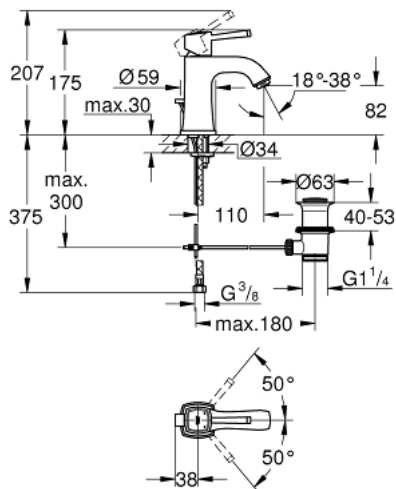

23 303 IG0 GRANDERA SINGLE-LEVER BASIN MIXER 1/2" M-SIZE

PRODUCT DESCRIPTION

- Colour: chrome/gold
- single hole installation
- GROHE SilkMove 28 mm ceramic cartridge
- temperature limiter
- GROHE LongLife finish
- GROHE EcoJoy - Less water, perfect flow
- GROHE FastFixation installation system
- GROHE AquaGuide adjustable mousseur 5.7 l/min
- pop-up waste set 1 1/4"
- flexible connection hoses
- min. recommended pressure 1.0 bar

23 303 IG0 GRANDERA SINGLE-LEVER BASIN MIXER 1/2" M-SIZE

SPARE PARTS, 1月 2012 – now

- 1: Lever (Spare part-nr. 46836IG0)
 - 2: Fitting ring (Spare part-nr. 46715000)
 - 3: Cartridge (Spare part-nr. 46580000)
 - 4: Flow straightener (Spare part-nr. 46837G00)
 - 5: Pop-up rod (Spare part-nr. 46787000)
 - 6: Shank mounting kit (Spare part-nr. 46671000)
 - 7: Waste set 1 1/4" (Spare part-nr. 28910000)
 - 7.1: Plug (Spare part-nr. 07182000)
 - 7.2: Eccentric rod (Spare part-nr. 07052000)
 - 8: Mounting wrench (Spare part-nr. 19017000)*
 - 9: Eccentric rod (Spare part-nr. 07341000)*
- * Optional accessories