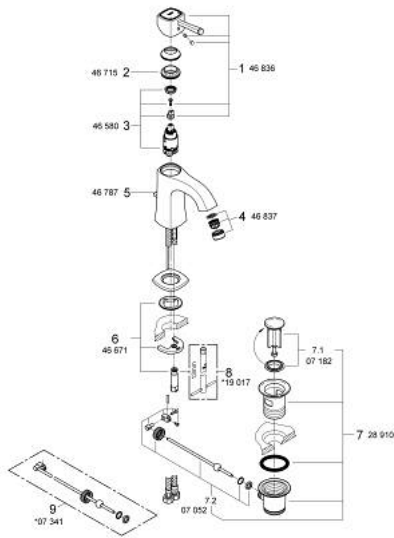

23 303 IG0 GRANDERA SINGLE-LEVER BASIN MIXER 1/2" M-SIZE

PRODUCT DESCRIPTION

- Colour: chrome/gold
- single hole installation
- GROHE SilkMove 28 mm ceramic cartridge
- temperature limiter
- GROHE LongLife finish
- GROHE EcoJoy - Less water, perfect flow
- GROHE FastFixation installation system
- GROHE AquaGuide adjustable mousseur 5.7 l/min
- pop-up waste set 1 1/4"
- flexible connection hoses
- min. recommended pressure 1.0 bar

23 303 IG0 GRANDERA SINGLE-LEVER BASIN MIXER 1/2" M-SIZE

SPARE PARTS, 1月 2012 – now

- 1: Lever (Spare part-nr. 46836IG0)
 - 2: Fitting ring (Spare part-nr. 46715000)
 - 3: Cartridge (Spare part-nr. 46580000)
 - 4: Flow straightener (Spare part-nr. 46837G00)
 - 5: Pop-up rod (Spare part-nr. 46787000)
 - 6: Shank mounting kit (Spare part-nr. 46671000)
 - 7: Waste set 1 1/4" (Spare part-nr. 28910000)
 - 7.1: Plug (Spare part-nr. 07182000)
 - 7.2: Eccentric rod (Spare part-nr. 07052000)
 - 8: Mounting wrench (Spare part-nr. 19017000)*
 - 9: Eccentric rod (Spare part-nr. 07341000)*
- * Optional accessories