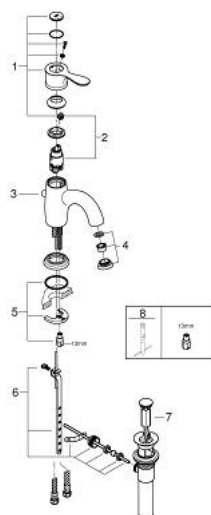

## 23 305 EN0 **PARKFIELD SINGLE-LEVER BASIN MIXER**

### **PRODUCT DESCRIPTION**

- Colour: brushed nickel
- GROHE EcoJoy - less water, perfect flow
- single hole installation
- metal lever
- GROHE SilkMove 28 mm ceramic cartridge
- GROHE LongLife finish
- temperature limiter
- adjustable flow rate limiter
- adjustable minimum flow rate approx. 2.5 l/min
- mousseur
- rapid-installation-system
- pop-up waste set
- flexible connection hoses

## 23 305 EN0 PARKFIELD SINGLE-LEVER BASIN MIXER

### SPARE PARTS, April 2016 – now

- 1: lever US (Spare part-nr. 46839EN0)
- 2: Cartridge (Spare part-nr. 46580000)
- 3: Pop-up rod (Spare part-nr. 06329EN0)
- 4: Mousseur (Spare part-nr. 46840EN0)
- 5: Shank fastening assembly (Spare part-nr. 46841000)
- 6: Ball rod (Spare part-nr. 48332000)
- 8: Mounting wrench (Spare part-nr. 19017000)\*